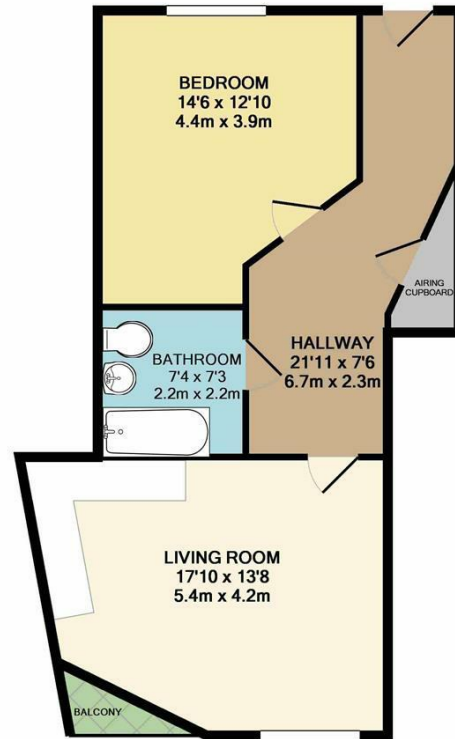

TOTAL APPROX. FLOOR AREA 583 SQ.FT. (54.2 SQ.M.)