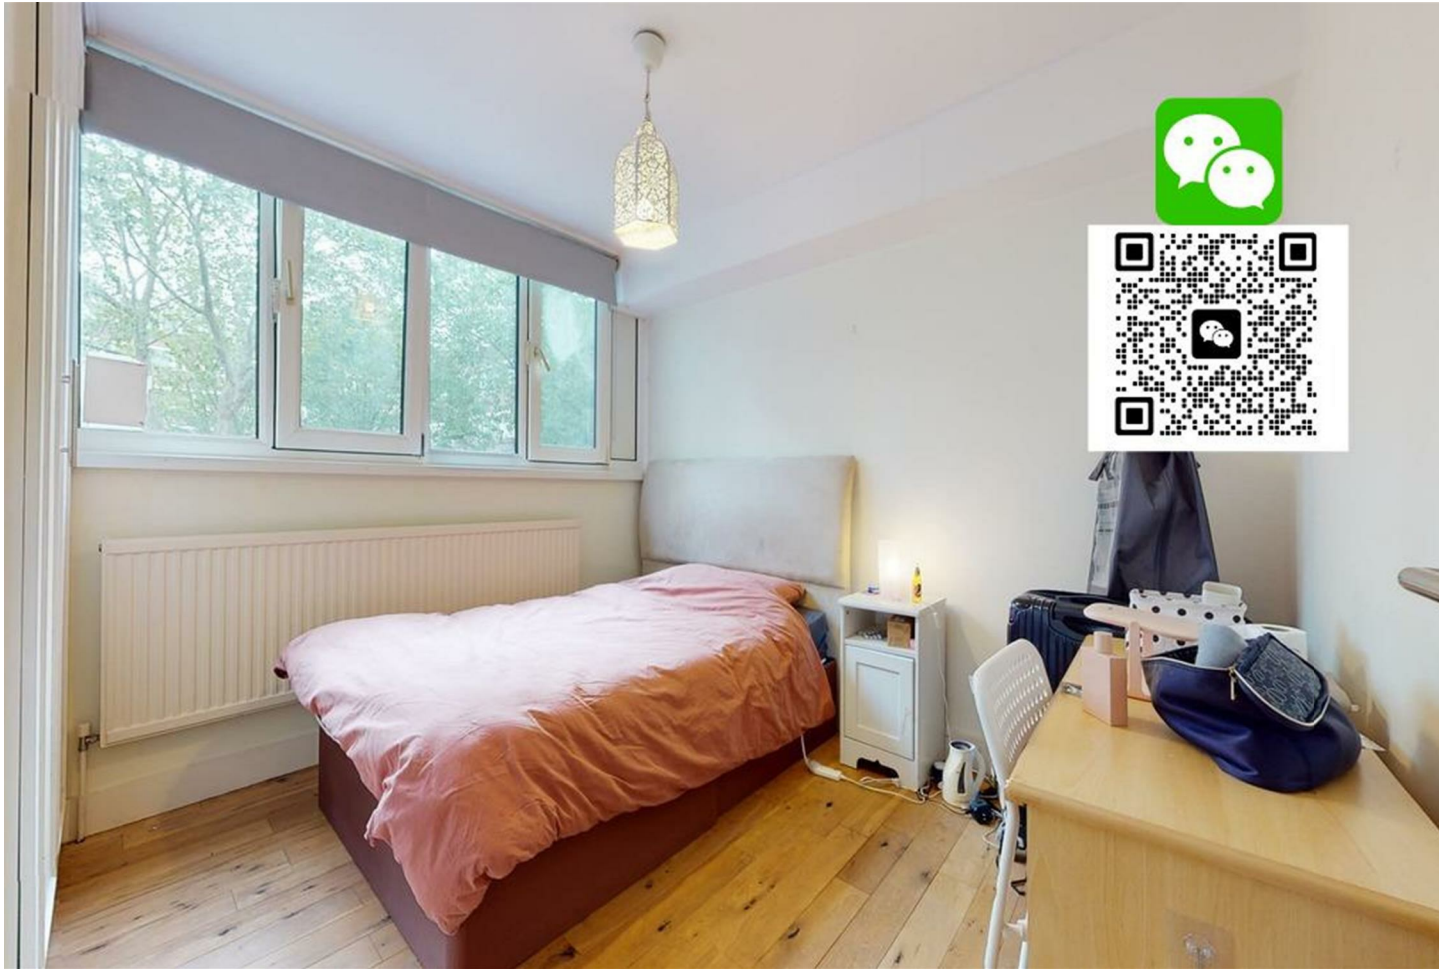

# pomp

properties

Finborough Road, Chelsea  
£975 Per Week

\*STUDENT FRIENDLY\* A bright and spacious three-bedroom duplex that is perfect for students & sharers. This inviting rental offers stylish entertaining space along with the added bonus of two private gardens.

Located in the trendy Chelsea neighbourhood, Finborough Road is conveniently situated near a variety of shops, cafés, and restaurants on Old Brompton Road and Fulham Road. You'll also find easy access to the West Brompton and South Kensington underground stations, making commuting a breeze. Imperial College is within close proximity to the property for students.