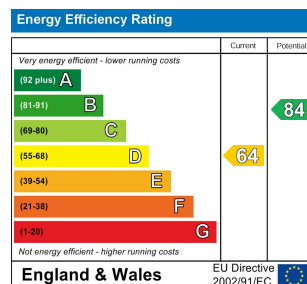

DIRECTIONS

CONTACT

62 Church Road
Hove
East Sussex
BN3 2FP

E: lettings@taylormichael.agency
T:
<https://taylormichael.agency/>

**TAYLOR
MICHAEL**
STUDENTS