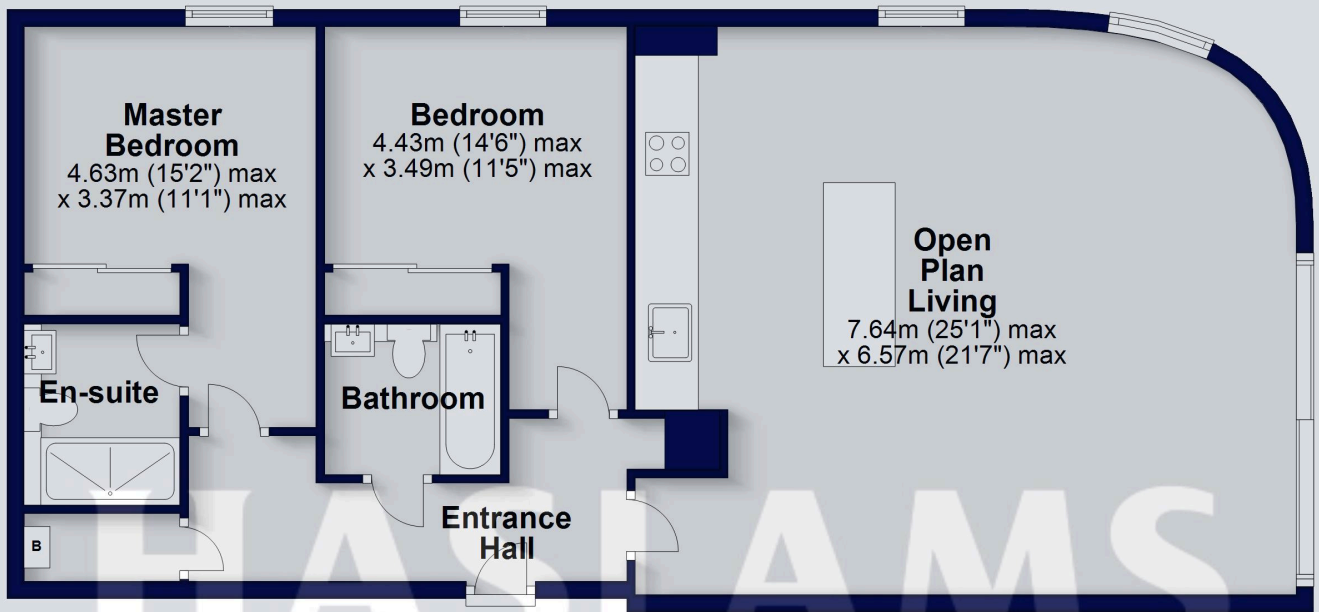

Fourth Floor

Approx. 91.5 sq. metres (985.4 sq. feet)

Total area: approx. 91.5 sq. metres (985.4 sq. feet)

This floorplan is for illustrative purposes only and is not to scale. The total area includes all the areas shown.

Plan produced using PlanUp.