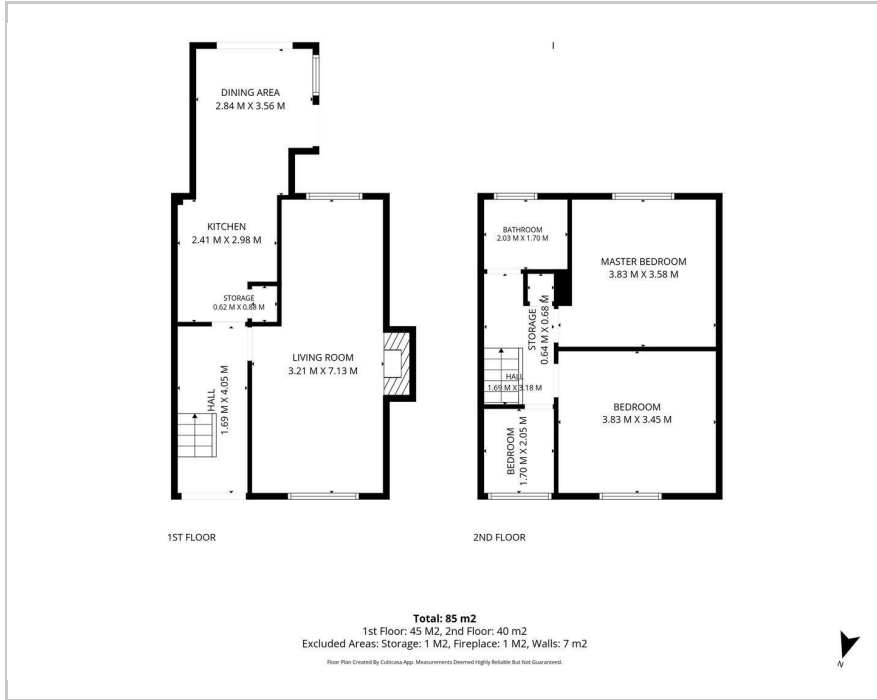

## Floor Plan

## Accommodation

- Entrance Hall
- Spacious Lounge
- Kitchen/Dining Room
- Two Double Bedrooms
- Boxroom/Study
- Modern Shower Room
- Gas Central Heating & Double Glazing
- Front & Rear Gardens
- Needs Some Modernisation
- Next to Golf Course