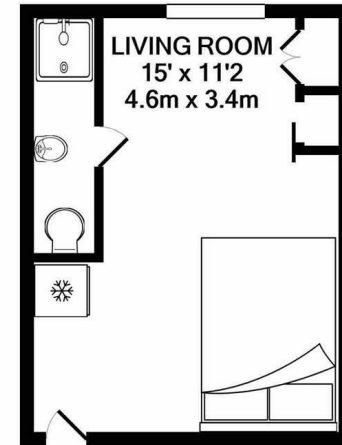

Ground Floor

Available in July

Available Date

1st July 2026

TOTAL APPROX. FLOOR AREA 168 SQ.FT. (15.6 SQ.M.)

Whilst every attempt has been made to ensure the accuracy of the floor plan contained here, measurements of doors, windows, rooms and any other items are approximate and no responsibility is taken for any error, omission, or mis-statement. This plan is for illustrative purposes only and should be used as such by any prospective purchaser. The services, systems and appliances shown have not been tested and no guarantee as to their operability or efficiency can be given