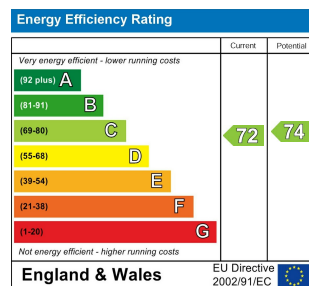

1 Bed
Flat - Ground Floor
located in

£600 Per Month

DIRECTIONS

CONTACT

45 Mill Street
Congleton
Cheshire
CW12 1AG

E: congleton@cheshire-property.com
T: 01260 290090
cheshire-property.com

Sales | Lettings