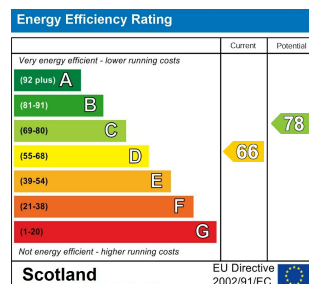

DIRECTIONS

CONTACT

57 Townhead
Kirkintilloch
Glasgow
Lanarkshire
G66 1AA

E:
T: 01415784100
<http://www.randgestateagents.com>

INDEPENDENT FINANCIAL ADVISERS & ESTATE AGENTS