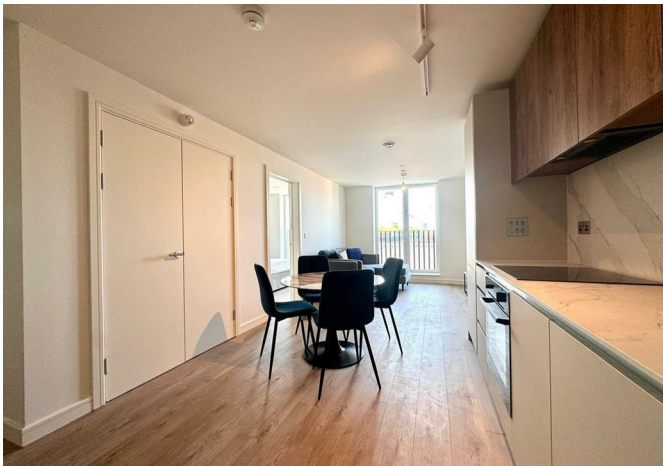

85 Sapphire Court 215 Bradford Street, Birmingham, B12 0EE

£995 Per month

New to the market, this impressive one bedroom apartment is located on the fifth floor of the brand new Sapphire Court development in the heart of Digbeth, just a few minutes walk from the city centre.

The apartment briefly comprises a large open plan living room/dining area, stylish brown kitchen with integrated appliances, spacious double bedroom and luxury bathroom suite with bath and shower.

Furnished to a high standard, with contemporary wooden flooring throughout and two Juliet balconies offering city views. Neutral decoration throughout, with lift access to all floors and secure video-entry phone access.

The property is located just a ten minute walk or a short bus ride from the city centre and numerous local amenities.

* Sorry, no allocated parking with this property *