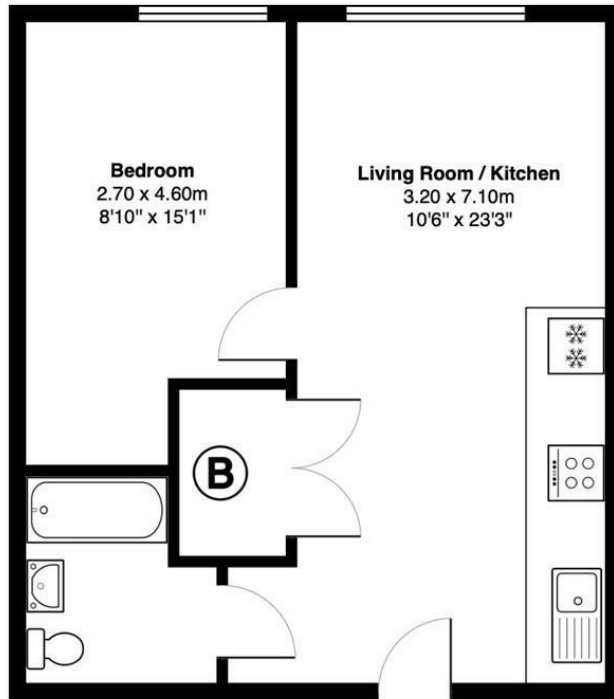

The apartment briefly comprises a large open plan living room/dining area, stylish brown kitchen with integrated appliances, spacious double bedroom and luxury bathroom suite with bath and shower.

Furnished to a high standard, with contemporary wooden flooring throughout and two Juliet balconies offering city views. Neutral decoration throughout, with lift access to all floors and secure video-entry phone access.

## Floor Plans

All measurements are approximate and for display purposes only