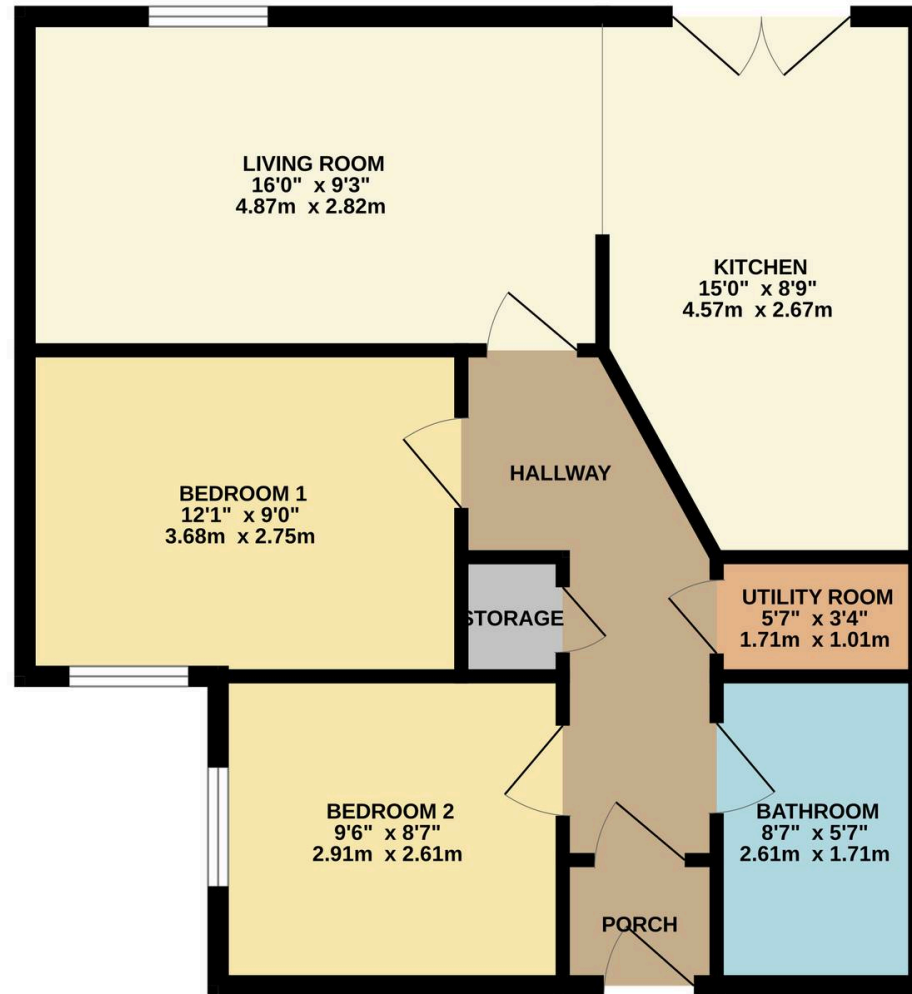

GROUND FLOOR
619 sq.ft. (57.5 sq.m.) approx.

TOTAL FLOOR AREA : 619 sq.ft. (57.5 sq.m.) approx.