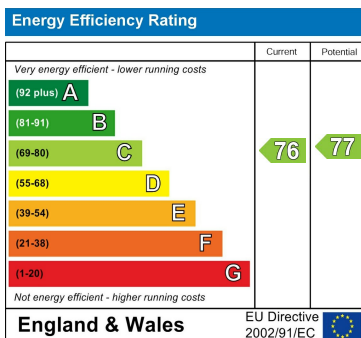

Floor Plan

Floor Plan

Council Tax Band

B

Energy Performance Graph

Call us on

01638 551551

enquiries@lodge-lettings.co.uk