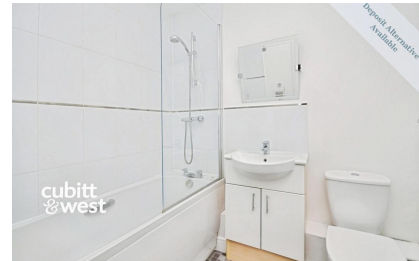

## Main Features

- Furnished Flat
- Off Street Parking
- Open Plan Lounge Kitchen
- Juliet Balcony
- Modern Décor
- Close to Station

Deposit required is £1,528.85  
Reigate and Banstead District - Council Tax Band Tax Band C

## Accommodation

- Lounge 5.4 x 3.3
- Kitchen 3.8 x 3.2
- Bedroom 5.3 x 2.8
- Bathroom 2.2 x 1.7