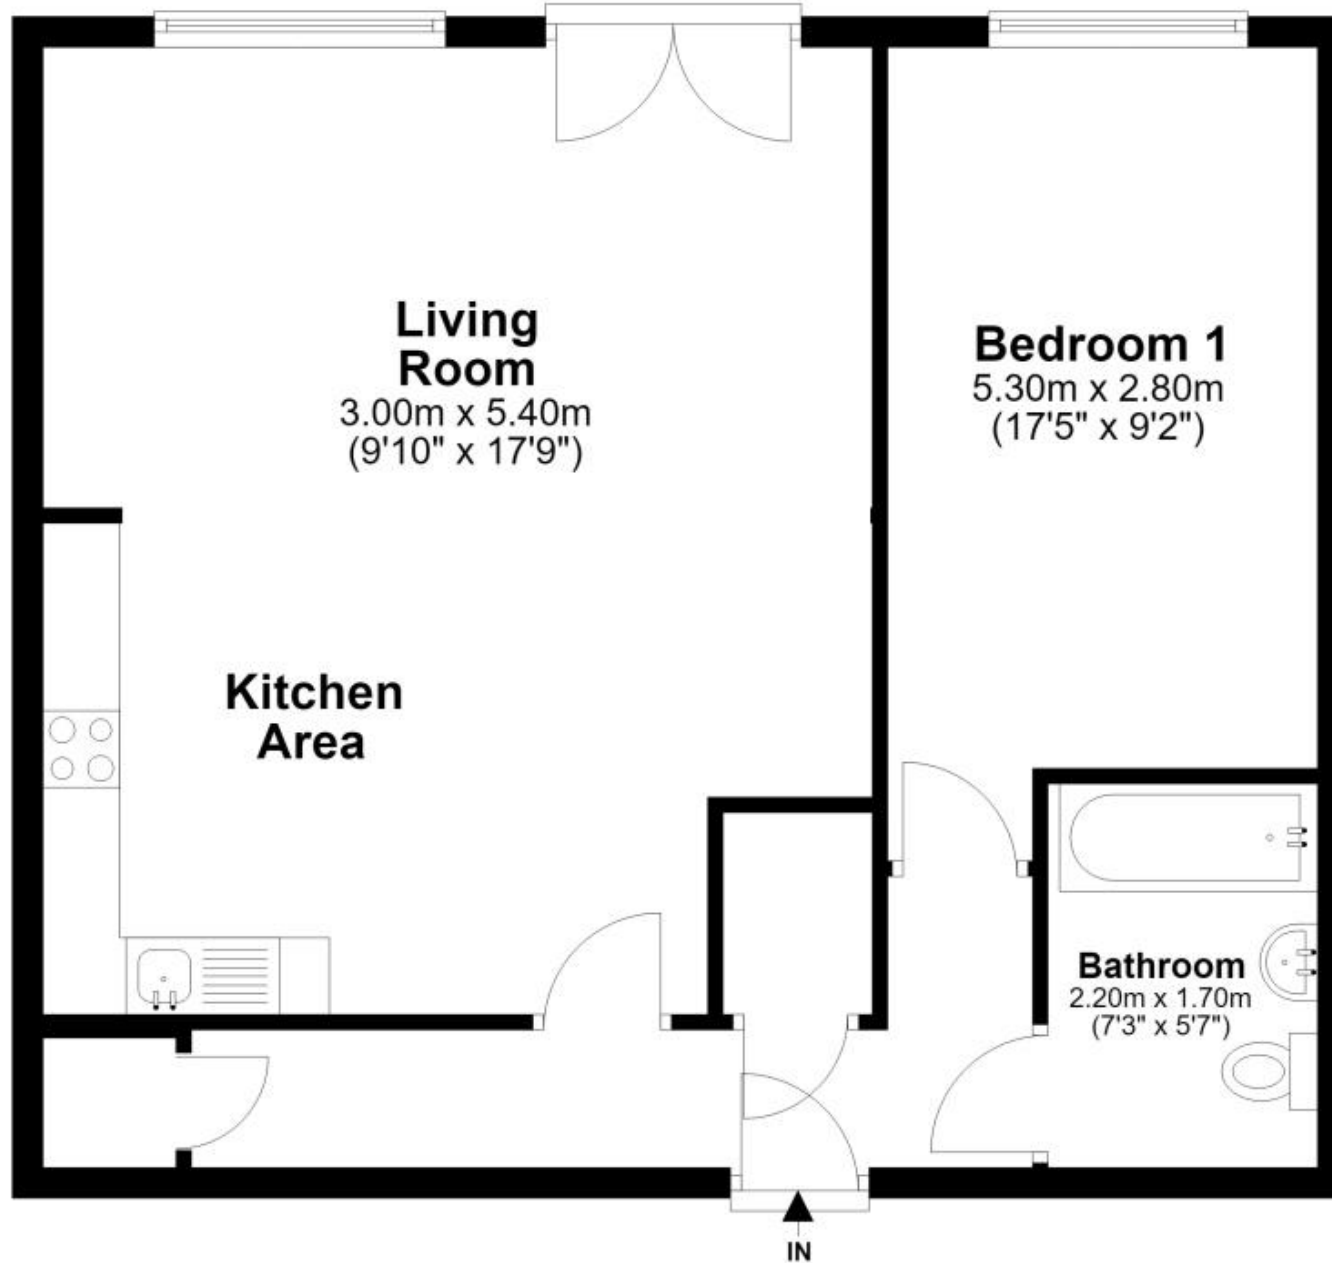

## Main Features

- Furnished Flat
- Off Street Parking
- Open Plan Lounge Kitchen
- Juliet Balcony
- Modern Décor
- Close to Station

Deposit required is £1,528.85  
Reigate and Banstead District - Council Tax Band Tax Band C

## Accommodation

- Lounge 5.4 x 3.3
- Kitchen 3.8 x 3.2
- Bedroom 5.3 x 2.8
- Bathroom 2.2 x 1.7

# Second Floor

Approx. 59.7 sq. metres (642.4 sq. feet)

Total area: approx. 59.7 sq. metres (642.4 sq. feet)