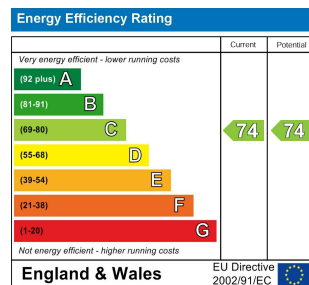

DIRECTIONS

CONTACT

62 Church Road
Hove
East Sussex
BN3 2FP

E: lettings@taylormichael.agency
T:
<https://taylormichael.agency/>

TAYLOR
MICHAEL
STUDENTS