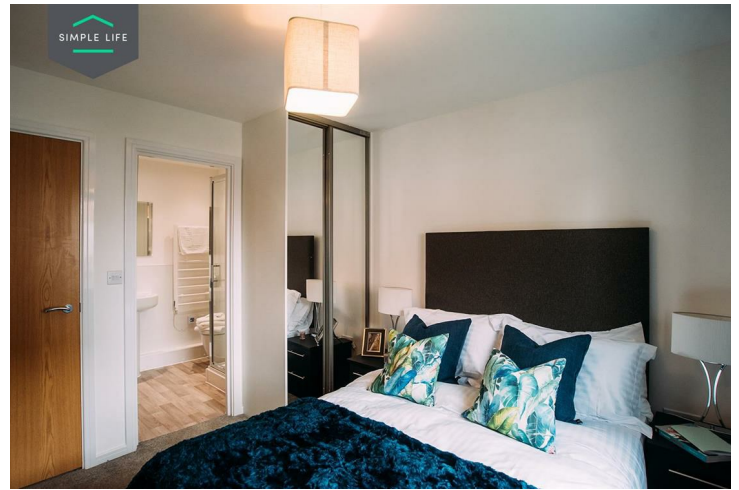

The two double bedroom Alder is a spacious apartment perfect for city living. With an open plan kitchen/diner attached to a light and airy living room, it is the perfect space for entertaining guests. Benefiting from two bathrooms – one en-suite and another full bathroom suite – the apartment is great for friends sharing or couples who enjoy having a little extra room.

Key Features

- Allocated parking space
- Fitted wardrobes to master bedroom
- Light wash wood effect flooring
- Modern, white kitchen units
- White blinds in bedrooms
- Secure-By-Design windows and doors
- Integrated kitchen appliances
- Dark ash style worktops
- Light grey carpets in the bedrooms
- Full length grey curtains in living area