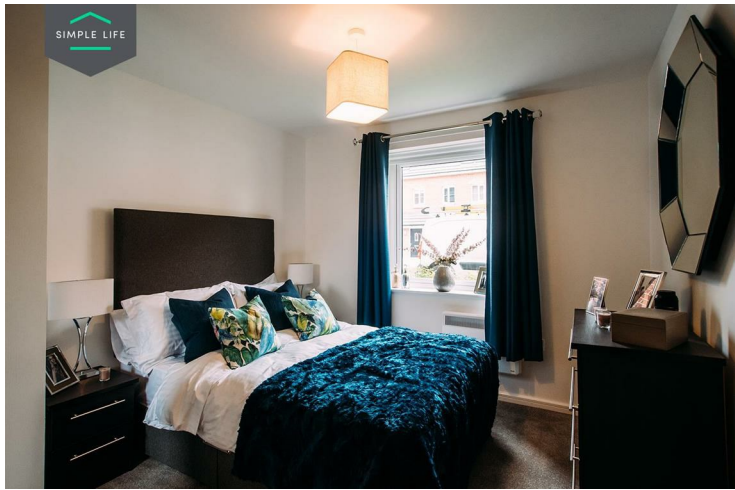

The two double bedroom Alder is a spacious apartment perfect for city living. With an open plan kitchen/diner attached to a light and airy living room, it is the perfect space for entertaining guests. Benefiting from two bathrooms – one en-suite and another full bathroom suite – the apartment is great for friends sharing or couples who enjoy having a little extra room.

Key Features

- Allocated parking space
- Fitted wardrobes to master bedroom
- Light wash wood effect flooring
- Modern, white kitchen units
- White blinds in bedrooms
- Secure-By-Design windows and doors
- Integrated kitchen appliances
- Dark ash style worktops
- Light grey carpets in the bedrooms
- Full length grey curtains in living area