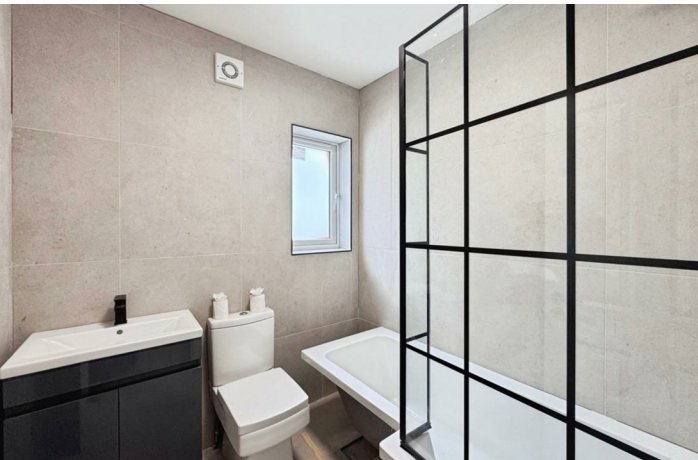

TO LET

Ashburnham Road, Southend-On-Sea SS1 1QD

£1,200 PCM Deposit Required - £1,384 Council Tax Band - A

- Fully Refurbished Flat
- First Floor
- Large Double Bedroom
- Good Size Second Bedroom
- Brand New Kitchen
- Brand New Modern Bathroom
- Double Glazed Throughout
- Close To All Local Amenities
- Central Location
- Call To Arrange A Viewing

Appointmoor Rental APMS
72 The Ridgeway, Chalkwell, Westcliff, Essex, SS0 8NU
T. 01702 719 966 W. appointmoor.co.uk

appointmoor

Description

Appointmoor are pleased to offer to rent this FULLY REFURBISHED FIRST FLOOR FLAT in the heart of Southend on Sea. With a brand new modern fitted kitchen with stylish tiling, oven and extractor fan. Modern fully tiled bathroom with stylish shower over the bath and crittal effect shower screen. Brand new fitted flooring throughout. Close proximity to all local amenities. Call now to arrange an accompanied viewing.