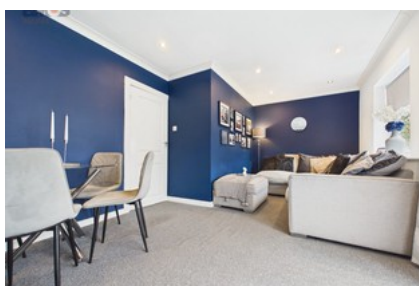

Benfleet

Essex

- ✓ **guide Price 325,000-350,000**
- ✓ Two Bedroom Semi Detached Bungalow
- ✓ Off Street Parking To Rear
- ✓ Good Size Lounge/diner
- ✓ Modern Family Bathroom Suite
- ✓ Secluded West Facing Rear Garden
- ✓ Easy Reach Of Transport Links
- ✓ Scope To Extend (subject To Consent)
- ✓ Council Tax C
- ✓ Epc Rating D