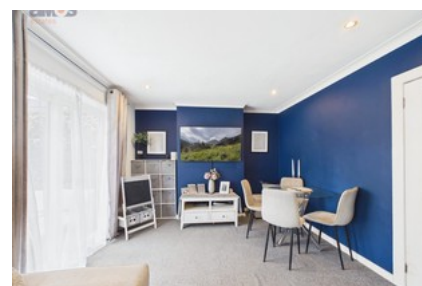

Benfleet

Essex

- ✓ **guide Price 325,000-350,000**
- ✓ Two Bedroom Semi Detached Bungalow
- ✓ Off Street Parking To Rear
- ✓ Good Size Lounge/diner
- ✓ Modern Family Bathroom Suite
- ✓ Secluded West Facing Rear Garden
- ✓ Easy Reach Of Transport Links
- ✓ Scope To Extend (subject To Consent)
- ✓ Council Tax C
- ✓ Epc Rating D