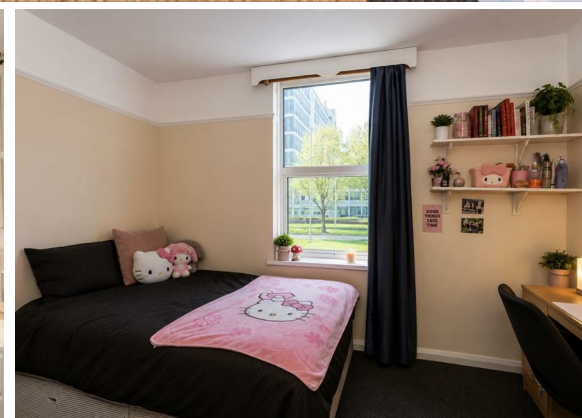

5 Bed
House - Semi-
Detached
located in

£3,033 Per month

TAYLOR
MICHAEL
STUDENTS

DIRECTIONS

CONTACT

62 Church Road
Hove
East Sussex
BN3 2FP

E: lettings@taylormichael.agency
T:
<https://taylormichael.agency/>