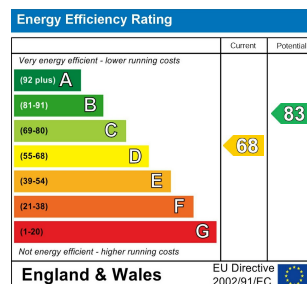

5 Bed
House - Semi-
Detached
located in

£3,033 Per month

TAYLOR
MICHAEL
STUDENTS

DIRECTIONS

CONTACT

62 Church Road
Hove
East Sussex
BN3 2FP

E: lettings@taylormichael.agency
T:
<https://taylormichael.agency/>