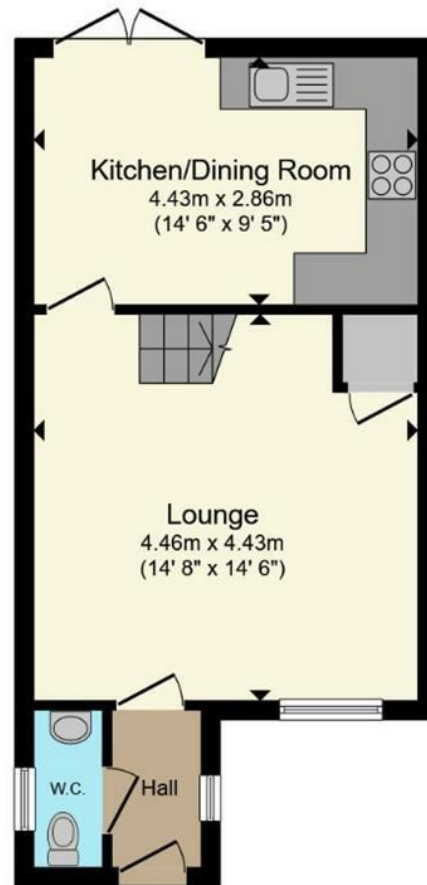

Ground Floor

First Floor

Total floor area 69.5 m² (748 sq.ft.) approx

This floor plan is for illustrative purposes only. It is not drawn to scale. Any measurements, floor areas (including any total floor area), openings and orientation are approximate. No details are guaranteed, they cannot be relied upon for any purpose and they do not form part of any agreement. No liability is taken for any error, omission or misstatement. A party must rely upon its own inspection(s). Powered by www.focalagent.com