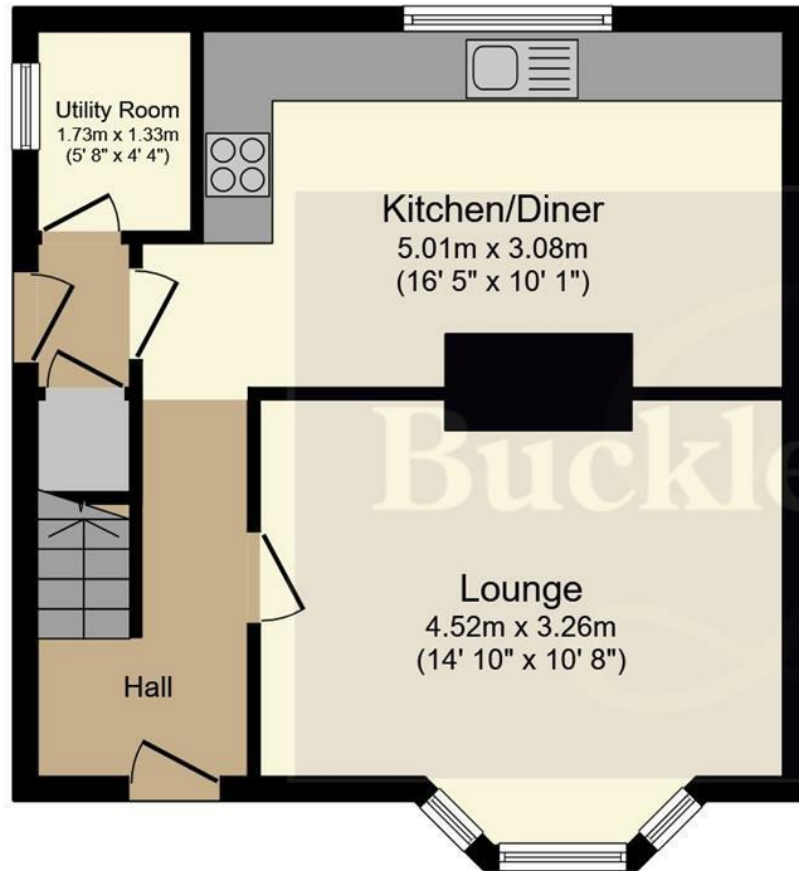

### Ground Floor

Floor area 42.5 sq.m. (458 sq.ft.)