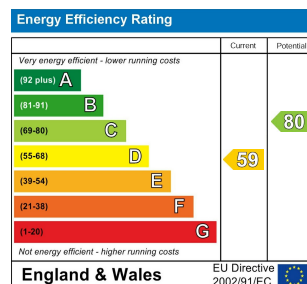

DIRECTIONS

CONTACT

62 Church Road
Hove
East Sussex
BN3 2FP

E: lettings@taylormichael.agency
T:
<https://taylormichael.agency/>

**TAYLOR
MICHAEL**
STUDENTS