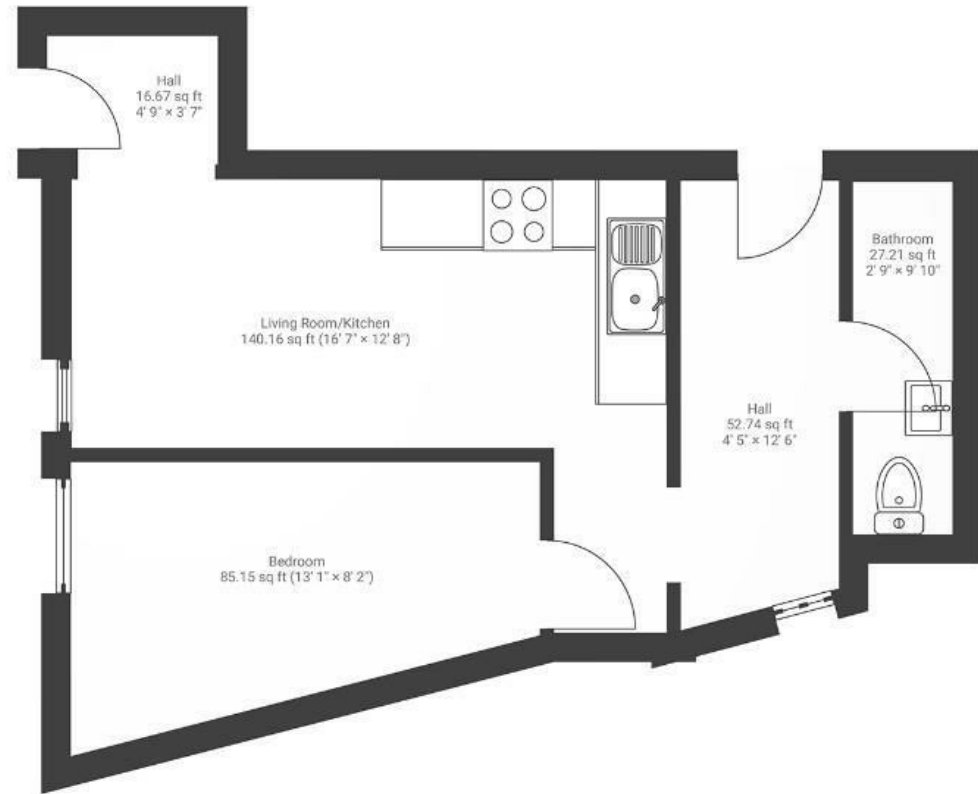

Bushy Park Road

TOTTERDOWN

APPROXIMATE FLOOR AREA
30.8 SQM / 331 SQFT

GROUND FLOOR

~~Boardwalk~~

Bushy Park

TOTTERDOWN, BRISTOL

£

£180,000

zzz

1 Bedrooms

BS4 2EG

1 Bathrooms

"Recently decorated and with it's private garden, this flat is in the heart of Totterdown and is ideal for anyone looking for a hassle-free move, as it comes with no chain."