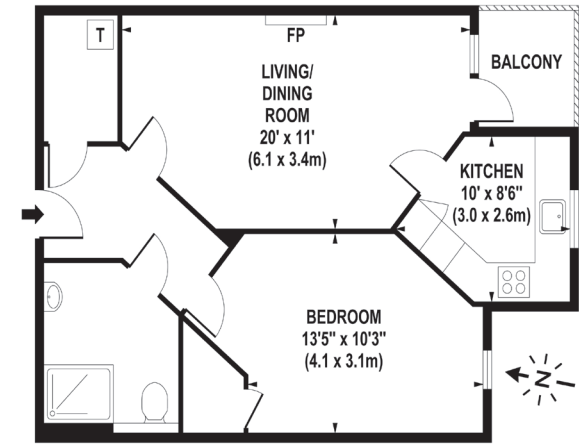

SECOND FLOOR

APPROX. GROSS INTERNAL FLOOR AREA 581 SQ FT / 54 SQ M

© www.skyshotglobal.com

- One Bedroom Apartment
- Second floor with lift access
- Well-tended communal gardens
- Guest Suite & Laundry Room
- Residents Lounge and Bistro Restaurant
- Reception staffed 24/7

Price: £192,500.00
Service Charge: £11,063 PA
Ground Rent: £435 PA
Other Charges: N/A
Lease Length: 991 Years
Tenure: Leasehold

EPC Rating: B

For more information
please contact:

Rice & Roman
T: 01344 981246
E: info@riceandroman.co.uk
Lynwood Village, SL50FJ
www.riceandroman.co.uk

**RICE +
ROMAN**

Agents Notices - These property details are set out as a general outline only and do not constitute any part of an Offer or Contract. Any services, equipment, fittings or central heating systems have not been tested and no warranty is given or implied that these are in working order. Buyers are advised to obtain verification from their solicitor or surveyor. Fixtures, fittings and other items are not included unless specifically described. All measurements, distances and areas are approximate and for guidance only. Room measurements are taken to be the nearest 10cm and prospective buyers are advised to check these for any particular purpose, e.g. fitted carpets and furniture. This material is protected by the laws of copyright. The owner of the copyright is Countrywide Estate Agents. This property sheet forms part of our database rights and copyright laws. No unauthorised copying or distribution without permission.