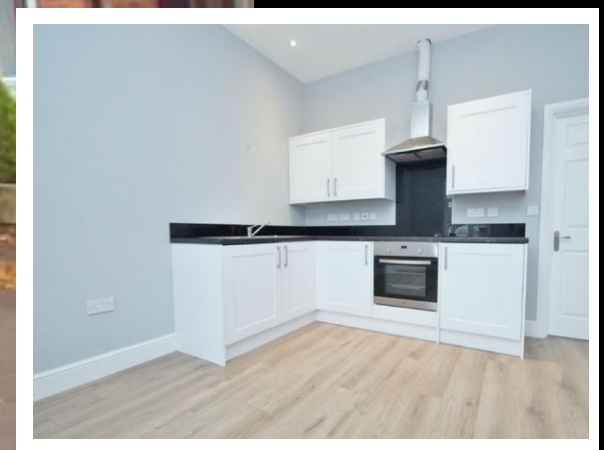

**EDWARD KNIGHT**  
ESTATE AGENTS

**DOMINIC APARTMENTS, NEWBOLD ROAD, RUGBY 1 BED**  
**£750 PCM – FEES APPLY EPC D**