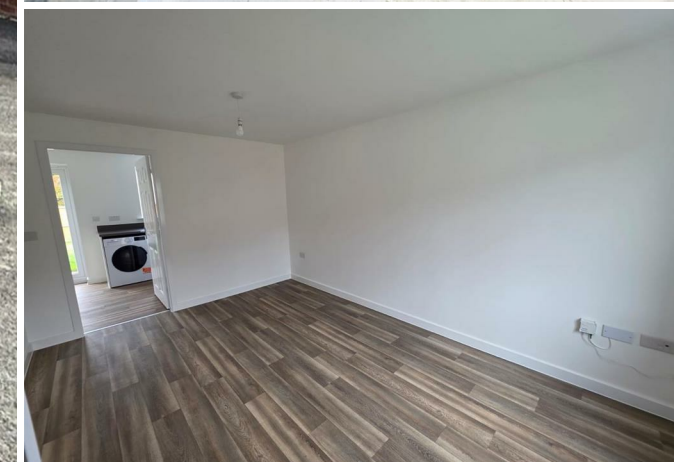

MONTH
RENT

£250 gift card
of your choice

Deposit free
option available

Northbeck Grange, Bradford, BD7

£1,355 PCM

Ascend
Built on higher standards

Unit F22 Photon House, Percy Street, Leeds, LS12 1EG
 Tel: 0113 487 5850
 Email: leeds@ascendproperties.com
 www.ascendproperties.com