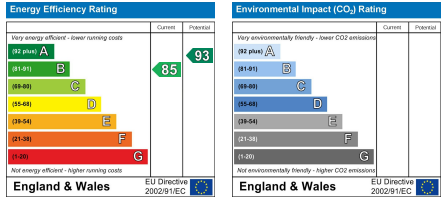

MONTH
RENT

£250 gift card
of your choice

Deposit free
option available

Northbeck Grange, Bradford, BD7

£1,355 PCM

Ascend
Built on higher standards

Unit F22 Photon House, Percy Street, Leeds, LS12 1EG
 Tel: 0113 487 5850
 Email: leeds@ascendproperties.com
 www.ascendproperties.com