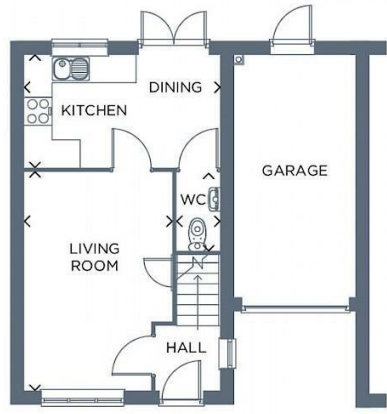

MONTH
RENT

£250 gift card
of your choice

Deposit free
option available

Northbeck Grange, Bradford, BD7

£1,355 PCM

Ascend
Built on higher standards

Unit F22 Photon House, Percy Street, Leeds, LS12 1EG
 Tel: 0113 487 5850
 Email: leeds@ascendproperties.com
 www.ascendproperties.com