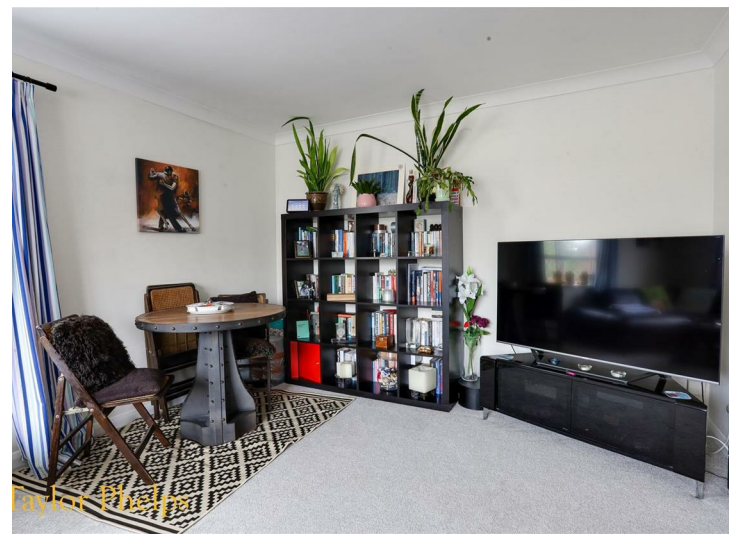

Brookfield House, Carleton Road, Cheshunt EN8

£1,350

Taylor Phelps

2

1

Taylor Phelps

Estate Agency

Taylor Phelps are pleased to offer this modern two bedroom first floor apartment in Cheshunt. This property benefits from a refitted kitchen and bathroom, double glazing, communal gardens and allocated parking.