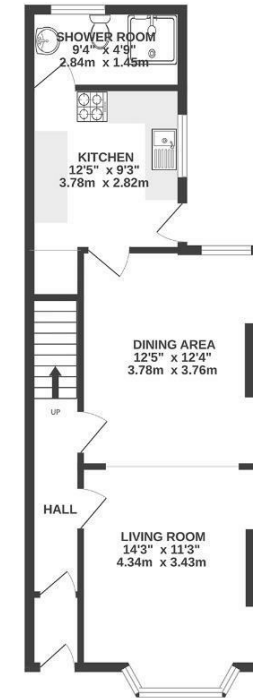

Boardwalk

Rugby Road

, BRISTOL

Rugby Road BRISLINGTON

APPROXIMATE FLOOR AREA
90 SQM / 964 SQFT

GROUND FLOOR

FIRST FLOOR

Boardwalk

Rugby Road , BRISTOL

£385,000

BS4 3NG

2 Bedrooms

2 Bathrooms

"We have absolutely adored living on Rugby Road for the past six years. We are very proud of the hard work and many hours we put into renovating and bringing this period property back to life; we have truly made this house our home and it has a special place in our hearts - we will be very sad to leave. We have made wonderful memories here which we will always look back on fondly; glorious summers in the garden where the sun lingers unspoilt all day, balloon-spotting, entertaining friends and family, growing our family, winter evenings snuggled by the log burner and evening strolls around the many parks and Nightingale Valley (sometimes topped off with a drink at Beeses!)."