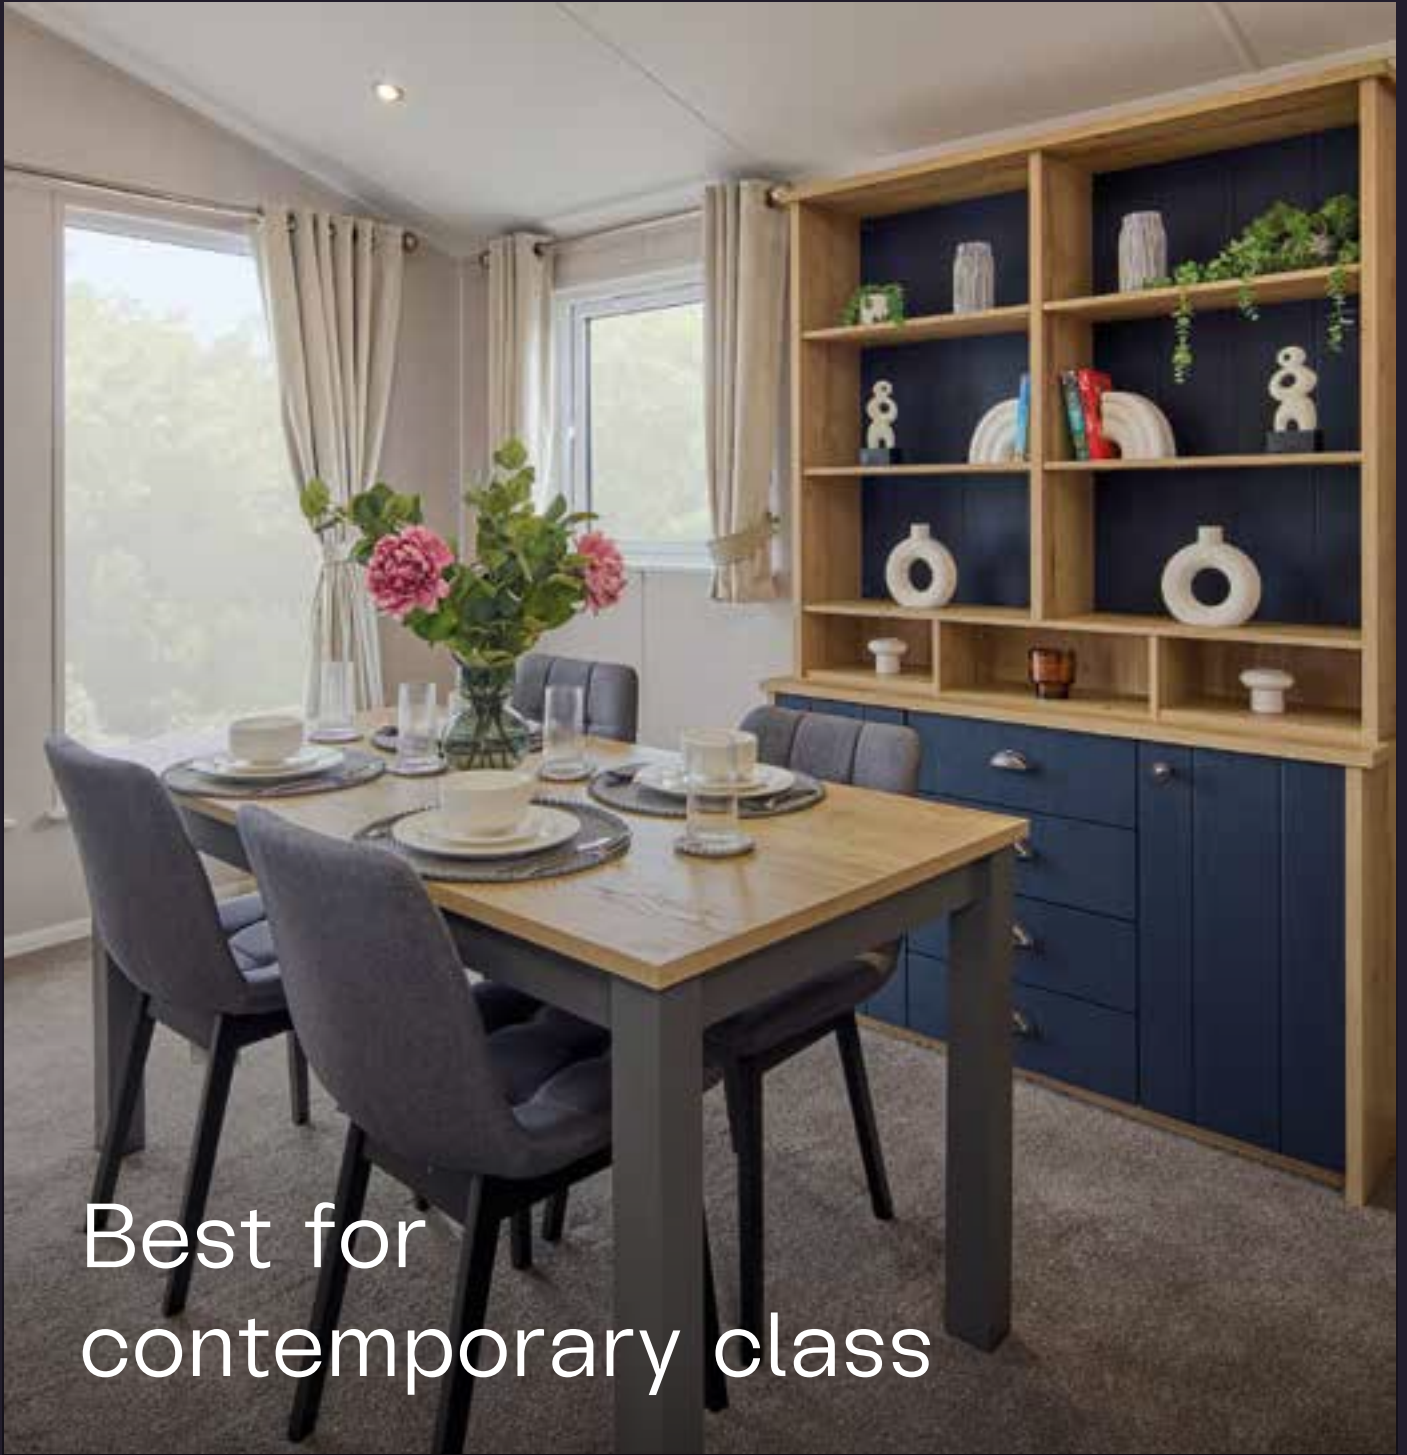

Its deluxe look and feel is achieved with a bang on-trend bold blue and calming graphite palette, complimented perfectly by warm oak throughout.

But it has more than just good looks: this special edition model boasts the highest standard specification of any Willerby holiday lodge - from the BS 3632 Residential Specification structure to the fully equipped kitchen, the New Holland delivers everything you could want for a perfect retreat from busy modern life!