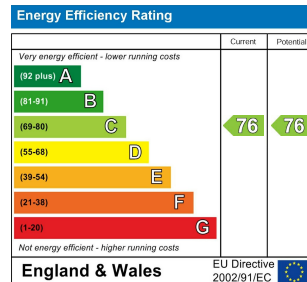

1 Bed
Apartment
located in

£900 PCM

 **NPP**
RESIDENTIAL

EPC Rating: C
Council Tax Band: A

DIRECTIONS

CONTACT

22 Lloyd Street
Manchester
M2 5WA

E: info@nppresidential.co.uk
T: 0161 639 0059
<https://nppresidential.co.uk/>