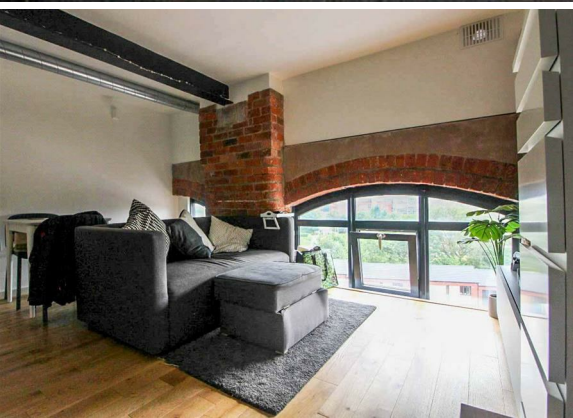

1 Bed
Apartment
located in

£900 PCM

 **NPP**
RESIDENTIAL

EPC Rating: C
Council Tax Band: A

DIRECTIONS

CONTACT

22 Lloyd Street
Manchester
M2 5WA

E: info@nppresidential.co.uk
T: 0161 639 0059
<https://nppresidential.co.uk/>