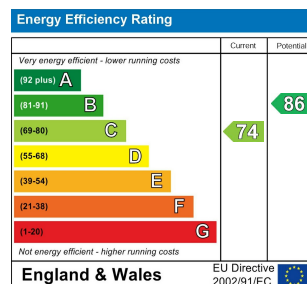

4 Bed
House - Mid
Terrace
located in

£2,514

TAYLOR
MICHAEL
STUDENTS

DIRECTIONS

CONTACT

62 Church Road
Hove
East Sussex
BN3 2FP

E: lettings@taylormichael.agency
T:
<https://taylormichael.agency/>

TAYLOR
MICHAEL
STUDENTS