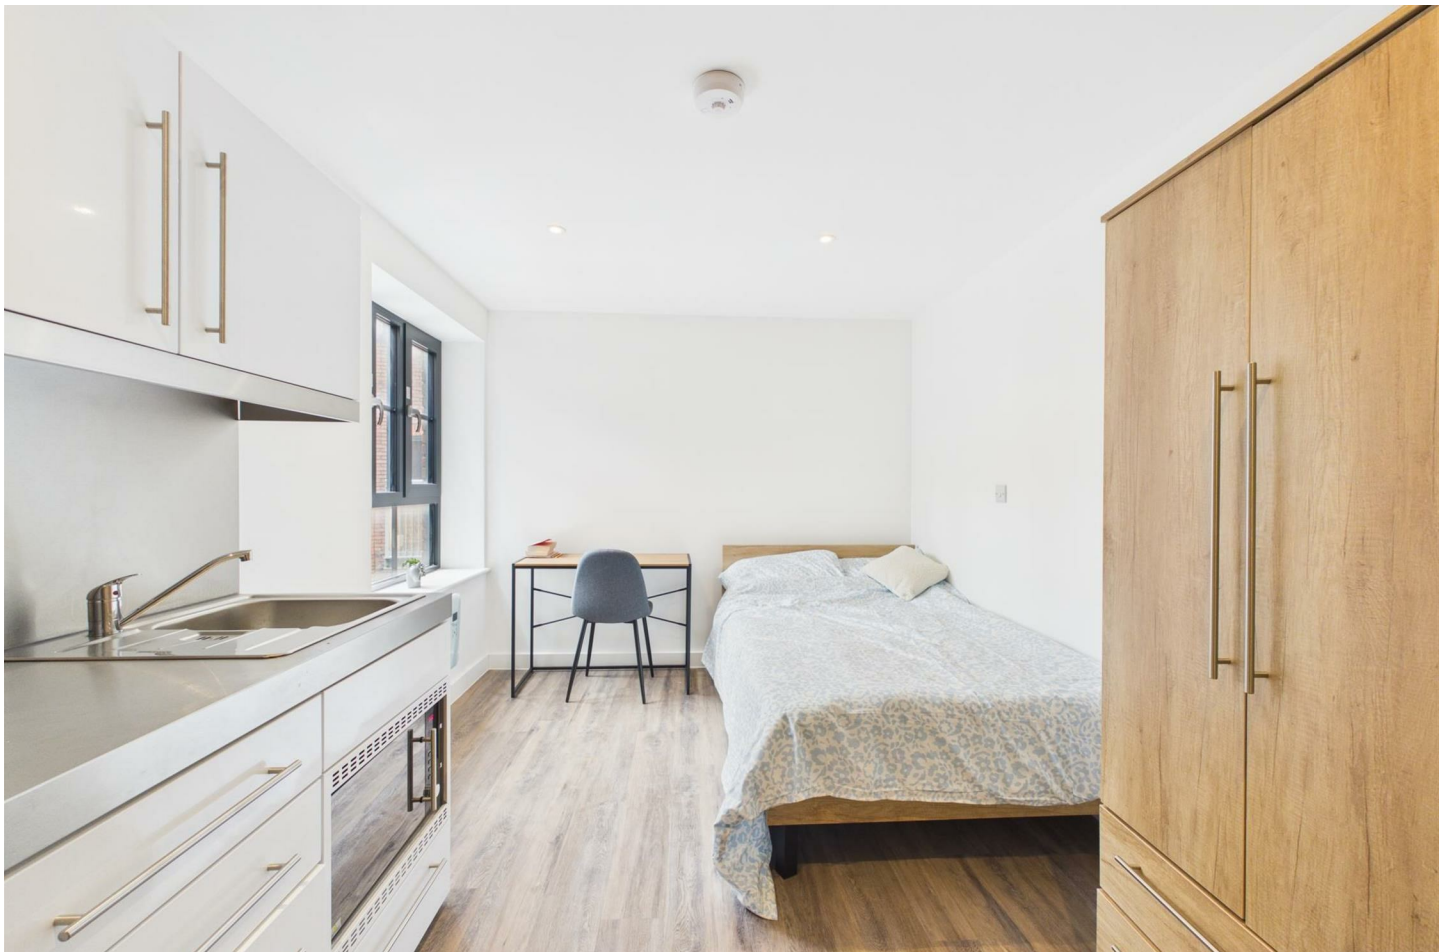

FRANCIS LOUIS

Residential

Paintworks East Paintworks, Bristol, BS4 3DL

£240 Per Week

Available Now & September 2026 – All Bills Included. A modern and fully furnished studio room within the highly sought-after Paintworks development, offering stylish and independent student living in one of Bristol's most vibrant locations.

Designed to provide everything you need in your own private space, the studio benefits from a contemporary kitchenette, modern en-suite shower room, dedicated study area, comfortable sleeping space and ample storage. Finished to a high standard throughout, the room is ideal for students seeking privacy whilst remaining part of a thriving student community.

- Self-contained studio rooms
- Private kitchenette within every room
- Ideal for groups of friends wanting independent living
- High-speed Wi-Fi included
- Easy access to Bristol city centre and universities
- Private en-suite bathroom to every room
- Can be let as a whole apartment or individual rooms
- All utility bills included
- Fully furnished throughout
- Nearby parking options available