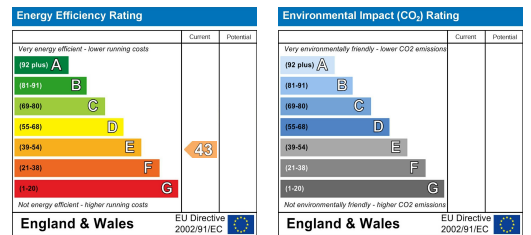

These particulars, whilst believed to be accurate are set out as a general outline only for guidance and do not constitute any part of an offer or contract. Intending purchasers should not rely on them as statements of representation of fact, but must satisfy themselves by inspection or otherwise as to their accuracy. No person in this firm's employment has the authority to make or give any representation or warranty in respect of the property.