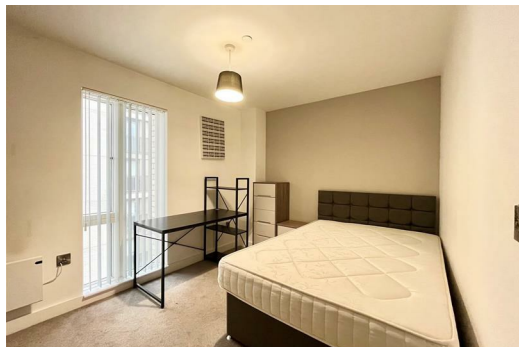

Ascend

Built on higher standards

Energy Efficiency Rating		Environmental Impact (CO₂) Rating	
Score	Band	Score	Band
92	A	22	A
89	B	23	B
86	C	24	C
83	D	25	D
80	E	26	E
77	F	27	F
74	G	28	G

Ascend

Built on higher standards