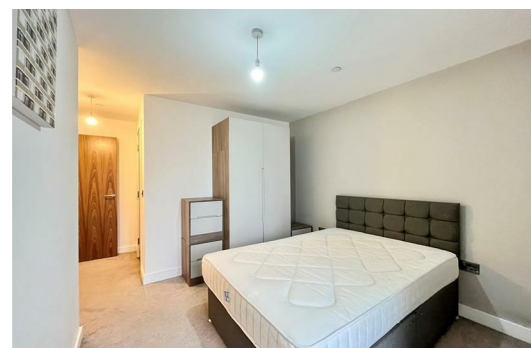

One, Cambridge Street, Manchester

£1,450 PCM

This unique two-bedroom, two-bathroom apartment is located in an exciting modern development right in the heart of Manchester city centre. Located on the 11th floor, you're positioned in a highly sought-after and beautiful building, tucked away in a peaceful retreat which is just a stone's throw from all the action.

This ultra-modern and uber-spacious apartment is one of just a small selection of modern buildings highlighted amongst a backdrop of Manchester's historic mill conversions. A stylish force to be reckoned with, these apartments were built with quality in mind. Complete with walnut flooring, a fully-fitted German engineered kitchen and two fully fitted bathrooms with Villeroy and Boch fixtures, the spec must be seen to be appreciated. You'll also benefit from some amazing views out over the whole of Manchester from the comfort of your own balcony - what more could you want from city centre living? Did we also mention the double glazed floor-to-ceiling windows?

The location is absolutely spot-on. Just a stone's throw from Whitworth Street and a few minutes' walk to Oxford Road train station, you're perfectly placed for both work and travel. Deansgate, Castlefield and Spinningfields are all just a short stroll away too - you really couldn't be in a better spot.

This property is a definite must-see and as an added bonus, you will also benefit from a 24-hour concierge. If you're interested in having a closer look, or have any questions, do get in touch. And just so you know the pictures are of the show apartment. Internal fixtures and fittings may vary.