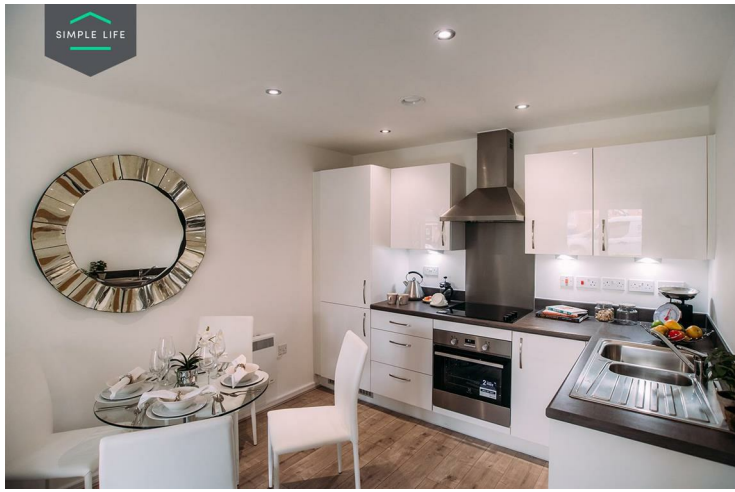

Key Features

- Allocated parking space
- Fitted wardrobes to master bedroom
- Fridge freezer
- Oven and hob
- Dark ash style worktops
- Secure-By-Design windows and doors
- Dishwasher
- Washing/drying machine
- Light wash wood effect flooring

Location