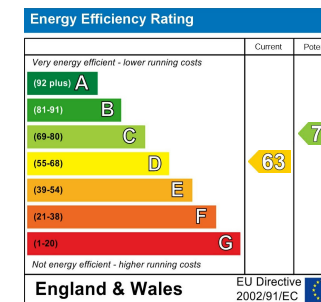

Call us on

0114 312 4994

info@highgatesstates.co.uk

www.highgatesstates.co.uk

Council Tax Band

A