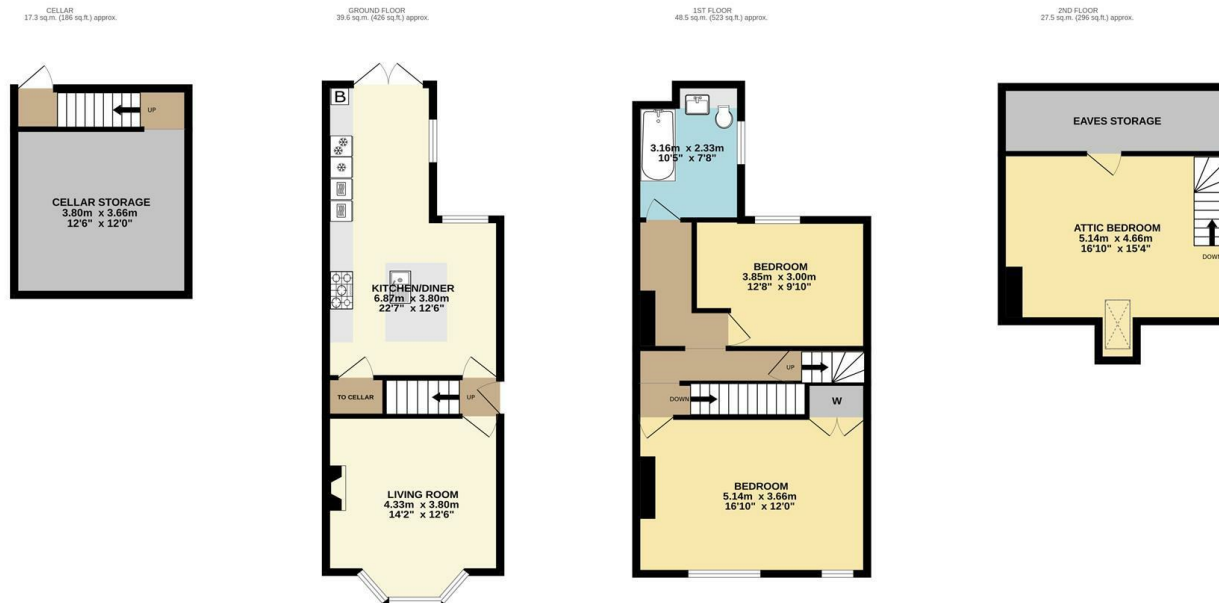

3 Bedroom House - Terraced located in Sheffield

Guide Price - £300,000 - £325,000

On Burcot Road, just a few steps from Meersbrook Park, this is a Victorian terrace that's been opened up and reworked where it matters most. Three double bedrooms, a standout kitchen space, and views that stretch out towards the city.

The property immediately impresses with its classic bay fronted façade and well balanced accommodation throughout. Inside, the front living room is bright and inviting, with the bay window drawing in natural light and creating a calm, welcoming space to unwind.

To the rear, the house really comes into its own. The current owners have thoughtfully reconfigured the layout, opening up the off-shot to create an exceptional kitchen diner that now spans the full width of the property. This is undoubtedly the heart of the home, a large, sociable space centred around a statement island, perfect for both everyday living and entertaining. Double doors lead directly out onto a decked terrace, creating a seamless connection between inside and out, and framing elevated views across the city.