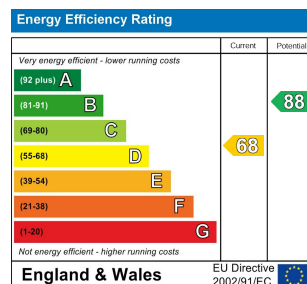

5 Bed
House - Terraced
located in

£2,900 Per month

DIRECTIONS

CONTACT

62 Church Road
Hove
East Sussex
BN3 2FP

E: lettings@taylormichael.agency
T:
<https://taylormichael.agency/>

TAYLOR
MICHAEL
STUDENTS