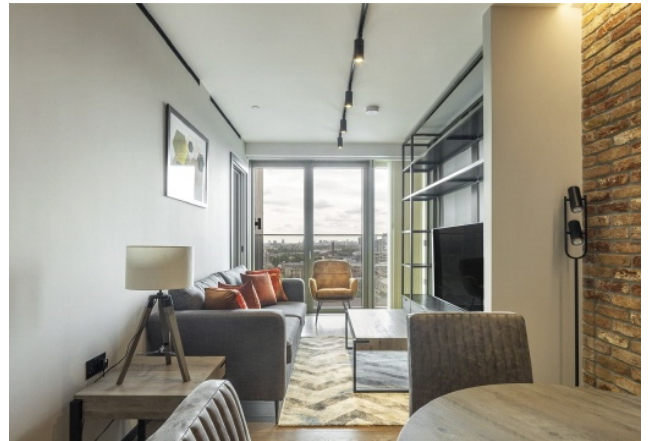

HEWETT STREET, EC2A

£3,500 pcm

Introducing The Stage, a luxurious living complex located in East London that's set to become a cultural landmark and the first World Heritage Site in the area. Themed around the remains of Shakespeare's Curtain Theatre dating back to 1577, The Stage offers a range of upscale suites, apartments, and penthouses that rise 37 levels high. With world-class interior design

ABOUT THE HOME

Introducing The Stage, a luxurious living complex located in East London that

1 bedroom apartment

Approximate gross internal area: 561 sq ft /52 sqm

Whilst every attempt has been made to ensure the accuracy of the floorplan contained here, measurements of doors, windows, rooms and any other items are approximate. No responsibility is taken for any error, omission, or mis-statement. This plan is for illustrative purposes only and should be used as such by any prospective purchaser. The services, systems and appliances shown have not been tested and no guarantee as to their operability or efficiency can be given.
© Copyright LiFE Residential 2021.