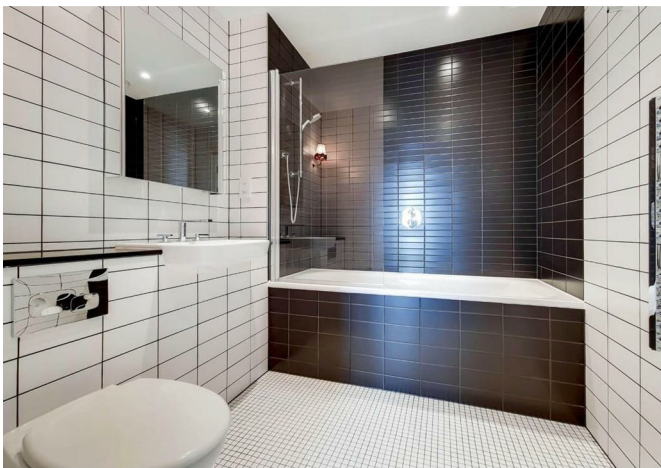

7654654 The Robinson, Atlantic Crescent, Wembley, HA9 0TQ  
£2,905 Per month

7654654 The Robinson, Atlantic Crescent, Wembley, HA9 0TQ

**£2,905 Per month**

Limited-Time Offer - up to 16% off. Located in The Robinson, where bold art deco style meets vintage charm, residents enjoy a large podium garden, 360° roof terrace with the longest sun loungers in London, a spacious lounge, and co-working spaces designed for all-day comfort.

The Robinson is different. Bold and alternative, its interiors combine a range of subtle design influences from different periods meaning apartments have an eclectic style - contemporary, mid-century, art deco and retro kitsch. Social spaces are inspired by British popular culture, from the fantastic Festival Gardens, the resident lounge (ideal for working from home) and three stunning roof terraces.