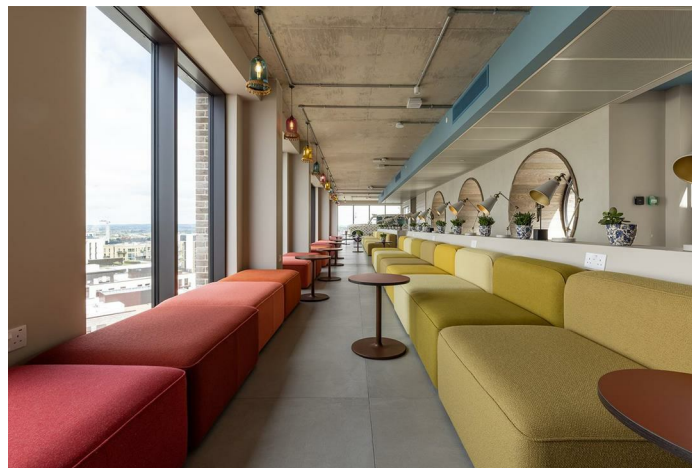

Unfurnished
Council Tax Band: C
Available: