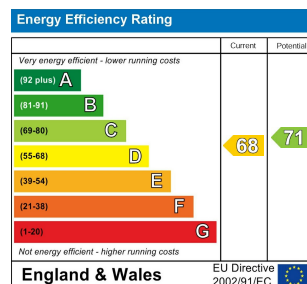

TAYLOR
MICHAEL
STUDENTS

2 Bed
Flat
located in

£1,760 Per month

TAYLOR
MICHAEL
STUDENTS

DIRECTIONS

CONTACT

62 Church Road
Hove
East Sussex
BN3 2FP

E: lettings@taylormichael.agency
T:
<https://taylormichael.agency/>