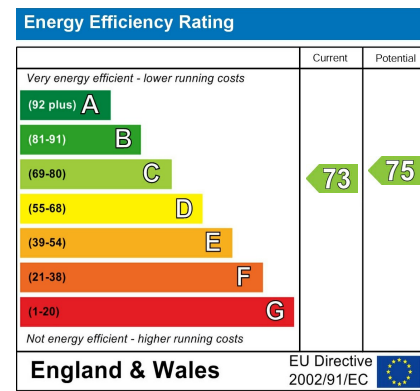

Energy Efficiency Graph

9 Blossom Crescent
Sheffield, S12 3GN

£625 PCM