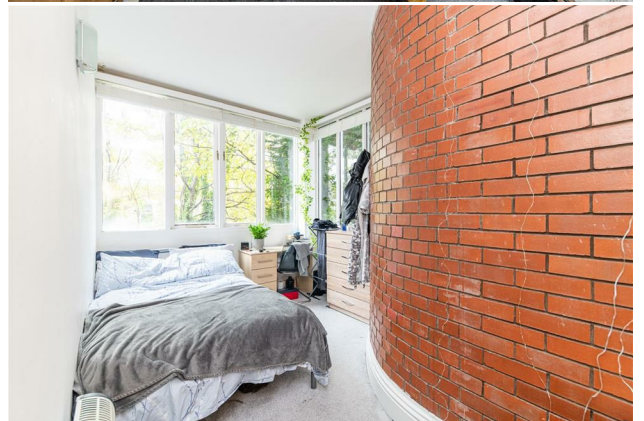

HIVE ESTATES

North Bank Otterburn Villas, Newcastle Upon Tyne, NE2 3AR

£725 Per Week

Available August 2026 | £145 per person per week | Hive Estates presents to the market a gorgeous 5 bedroom apartment to rent in the sought after area of Jesmond. The property has an open plan kitchen and lounge, with a comfy corner sofa and wall mounted TV. There is also room for dining space. The kitchen comes fully integrated. There are 5 double bedrooms with quality furniture and there are two modern bathrooms. This property is sought after and do not predict it will be on the market very long, book a viewing to not miss out!