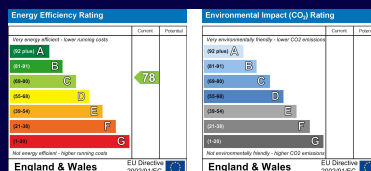

FREE EPC, FLOORPLANS AND PROFESSIONAL PHOTOGRAPHY