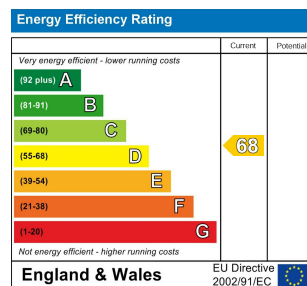

1 Bed
Room
located in

£700 Per month

TAYLOR
MICHAEL
STUDENTS

DIRECTIONS

CONTACT

62 Church Road
Hove
East Sussex
BN3 2FP

E: lettings@taylormichael.agency
T:
<https://taylormichael.agency/>

TAYLOR
MICHAEL
STUDENTS