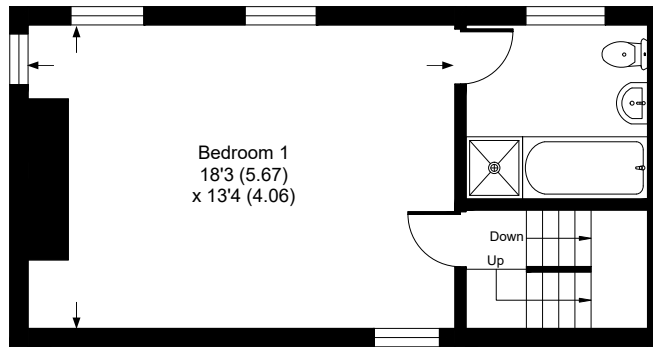

Island House & Island Cottage, PL13

Approximate Gross Internal Area = 104.5 sq m / 1125 sq ft
 Approximate Island Cottage Internal Area = 50.9 sq m / 548 sq ft
 Approximate Total Internal Area = 155.4 sq m / 1673 sq ft

Island Cottage Ground Floor

Island Cottage First Floor

Ground Floor

First Floor

Second Floor

This plan is for layout guidance only. Not drawn to scale unless stated. Windows and door openings are approximate. Whilst every care is taken in the preparation of this plan, please check all dimensions, shapes and compass bearings before making any decisions reliant upon them.