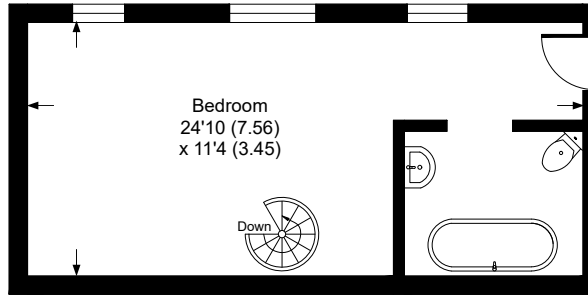

Island House & Island Cottage, PL13

Approximate Gross Internal Area = 104.5 sq m / 1125 sq ft
 Approximate Island Cottage Internal Area = 50.9 sq m / 548 sq ft
 Approximate Total Internal Area = 155.4 sq m / 1673 sq ft

Island Cottage Ground Floor

Island Cottage First Floor

Ground Floor

First Floor

Second Floor

This plan is for layout guidance only. Not drawn to scale unless stated. Windows and door openings are approximate. Whilst every care is taken in the preparation of this plan, please check all dimensions, shapes and compass bearings before making any decisions reliant upon them.