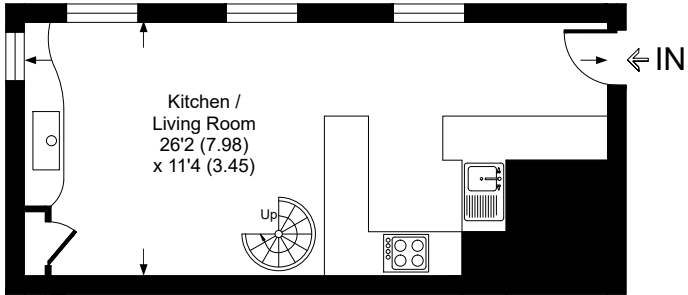

Island House & Island Cottage, PL13

Approximate Gross Internal Area = 104.5 sq m / 1125 sq ft
 Approximate Island Cottage Internal Area = 50.9 sq m / 548 sq ft
 Approximate Total Internal Area = 155.4 sq m / 1673 sq ft

Island Cottage Ground Floor

Island Cottage First Floor

Ground Floor

First Floor

Second Floor

This plan is for layout guidance only. Not drawn to scale unless stated. Windows and door openings are approximate. Whilst every care is taken in the preparation of this plan, please check all dimensions, shapes and compass bearings before making any decisions reliant upon them.