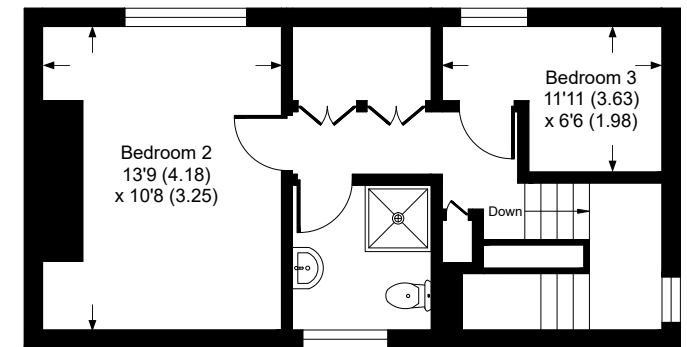

Island House & Island Cottage, PL13

Approximate Gross Internal Area = 104.5 sq m / 1125 sq ft
 Approximate Island Cottage Internal Area = 50.9 sq m / 548 sq ft
 Approximate Total Internal Area = 155.4 sq m / 1673 sq ft

Island Cottage Ground Floor

Island Cottage First Floor

Ground Floor

First Floor

Second Floor

This plan is for layout guidance only. Not drawn to scale unless stated. Windows and door openings are approximate. Whilst every care is taken in the preparation of this plan, please check all dimensions, shapes and compass bearings before making any decisions reliant upon them.