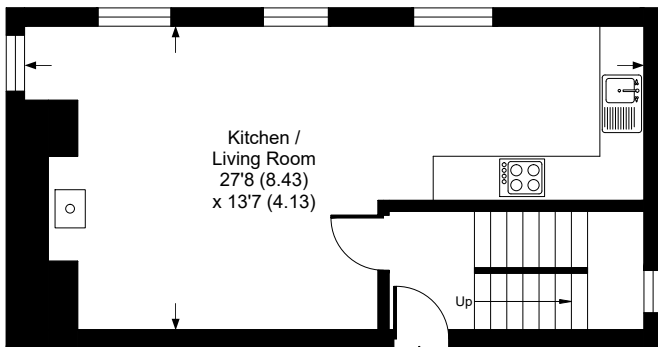

Island House & Island Cottage, PL13

Approximate Gross Internal Area = 104.5 sq m / 1125 sq ft
 Approximate Island Cottage Internal Area = 50.9 sq m / 548 sq ft
 Approximate Total Internal Area = 155.4 sq m / 1673 sq ft

Island Cottage Ground Floor

Island Cottage First Floor

Ground Floor

First Floor

Second Floor

This plan is for layout guidance only. Not drawn to scale unless stated. Windows and door openings are approximate. Whilst every care is taken in the preparation of this plan, please check all dimensions, shapes and compass bearings before making any decisions reliant upon them.