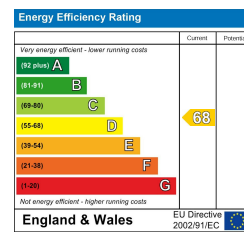

20 Woolmans  
Fullers Slade  
Milton Keynes  
MK11 2BA

£1,200 Per Month

To view this property call Carters on 01908265200 or email [admin@cartersrentals.com](mailto:admin@cartersrentals.com)

**Viewing Arrangements**