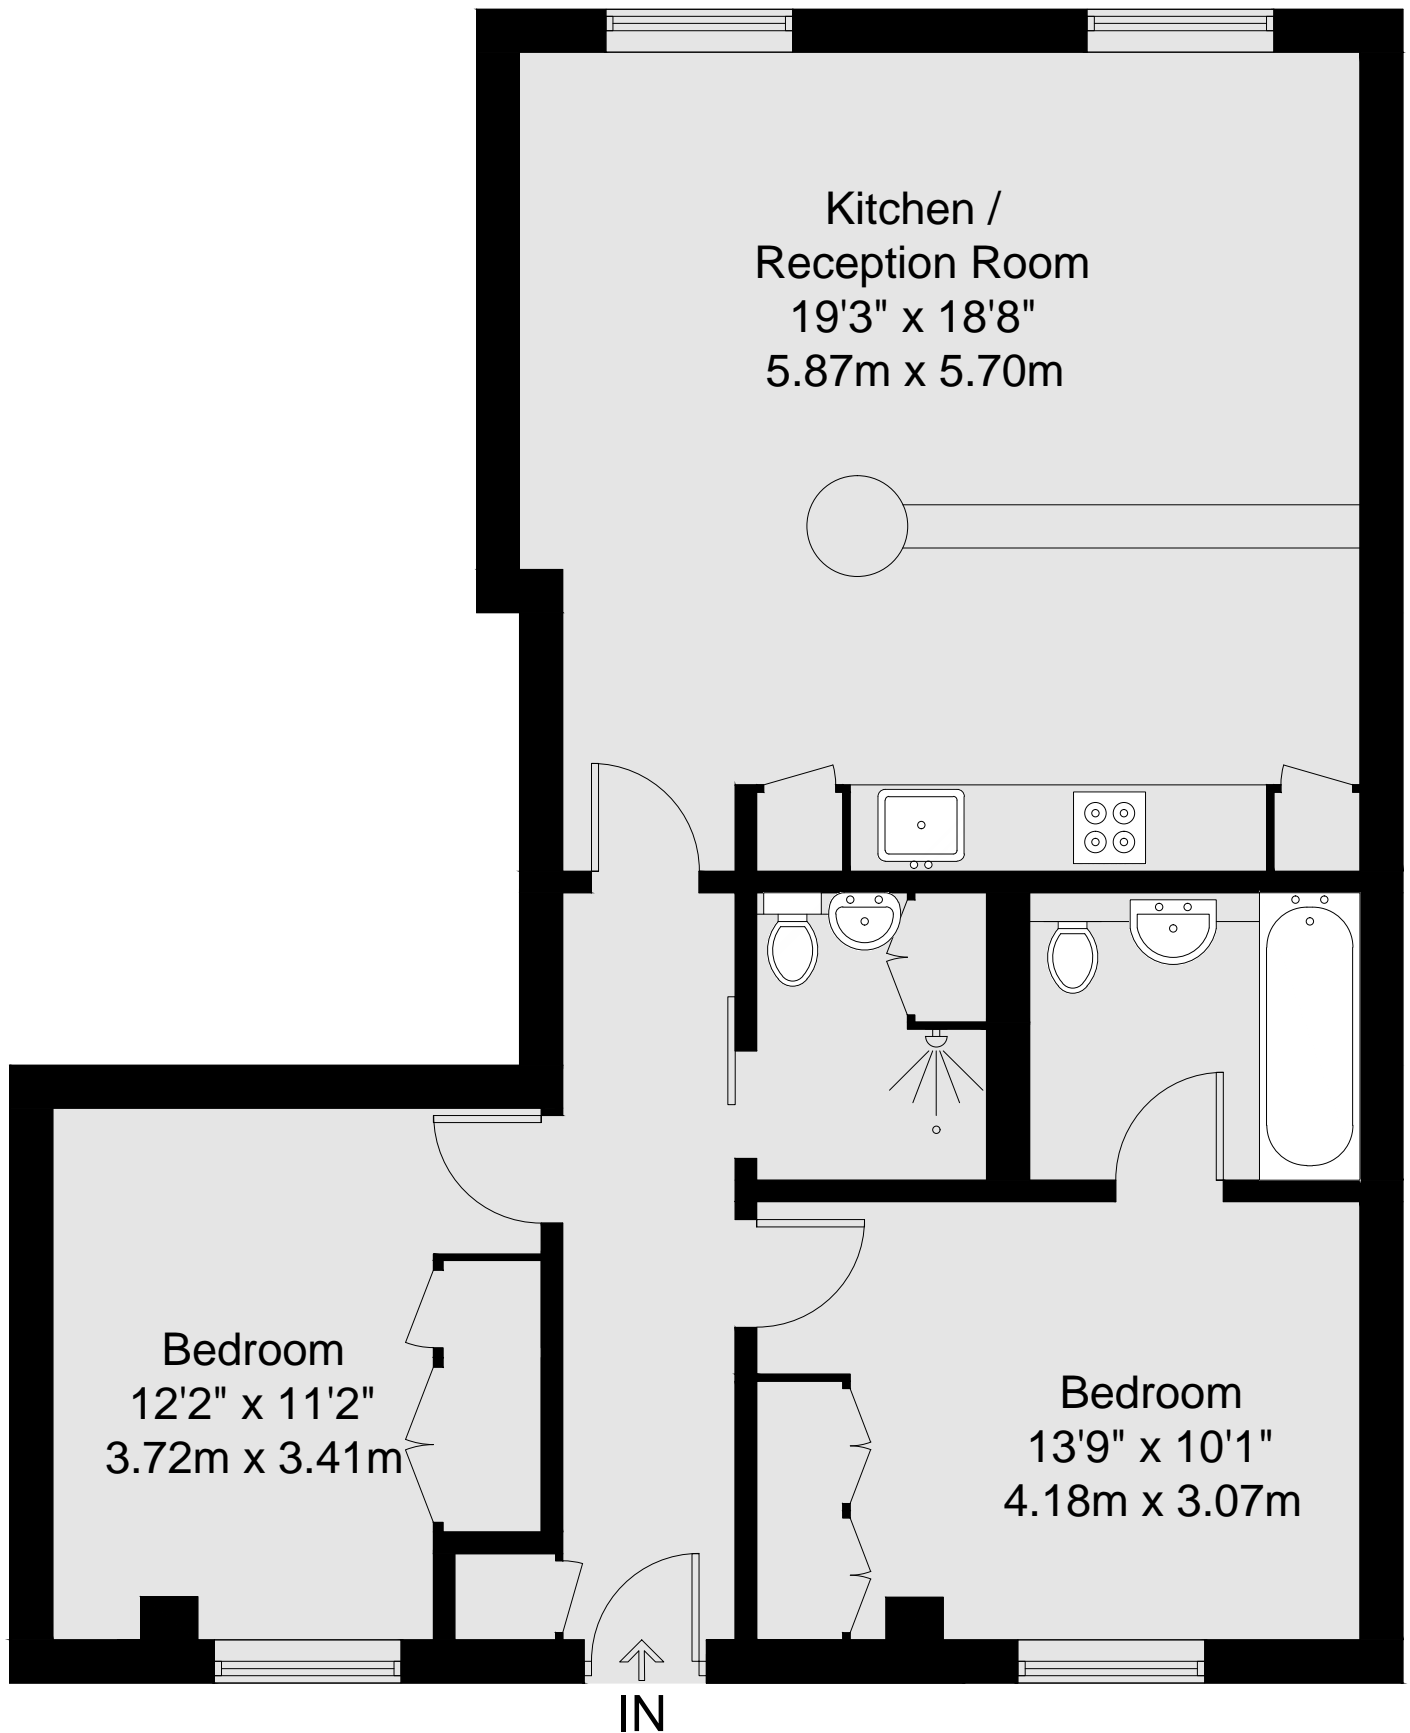

# Chepstow Place

Approx Gross Internal Area  
Third Floor = 75.5 Sq m / 812 Sq Ft

## Third Floor

Viewmedia @ 2026  
Viewmedia.co.uk

Whilst every attempt has been made to ensure the accuracy of this floor plan, measurements of doors, windows and rooms are approximate and no responsibility is taken for any error or omission. This illustration is for identification purpose only. Not drawn to scale, unless stated. Dimensions shown are to the nearest 3" and are to the points indicated by the arrow heads.