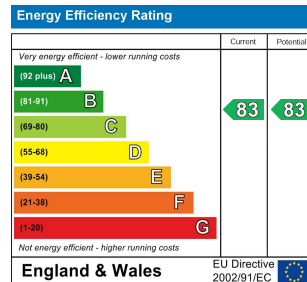

**1 Bed
Apartment
located in 39
Arundel Street**

£1,050 PCM

**NPP
RESIDENTIAL**

EPC Rating: B
Council Tax Band: B

DIRECTIONS

CONTACT

22 Lloyd Street
Manchester
M2 5WA

E: info@nppresidential.co.uk
T: 0161 639 0059
<https://nppresidential.co.uk/>