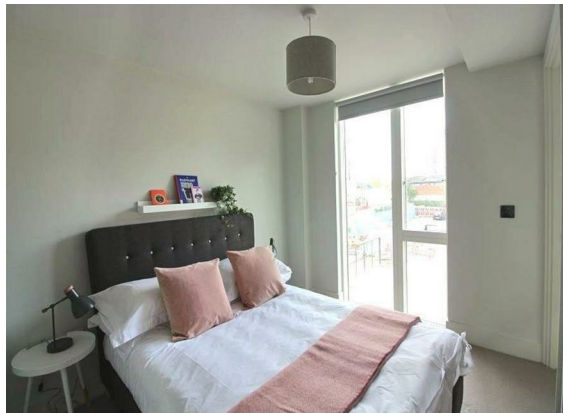

**1 Bed
Apartment
located in 39
Arundel Street**

£1,050 PCM

**NPP
RESIDENTIAL**

EPC Rating: B
Council Tax Band: B

DIRECTIONS

CONTACT

22 Lloyd Street
Manchester
M2 5WA

E: info@nppresidential.co.uk
T: 0161 639 0059
<https://nppresidential.co.uk/>