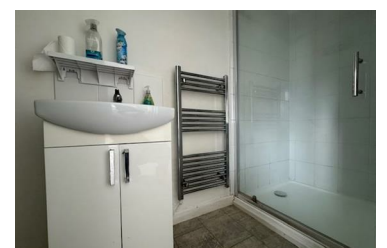

CHARLES
HARDING

ESTATE AGENTS • VALUERS
PROPERTY MANAGEMENT

146 High Street, SWINDON, SN4 7AB

£550 PCM

Charles Harding are pleased to offer this STUDIO apartment located within the convenient location of Royal Wotton Bassett High street. This individual studio apartment is located on the first floor of a listed building. Open plan large living and bedroom with fitted kitchen and separate shower room with three piece bathroom suite. Available NOW.

- Studio
- Electric Heating
- 1 Receptions
- Available NOW
- Unfurnished Property
- 1 Bedroom
- 1 Bathroom