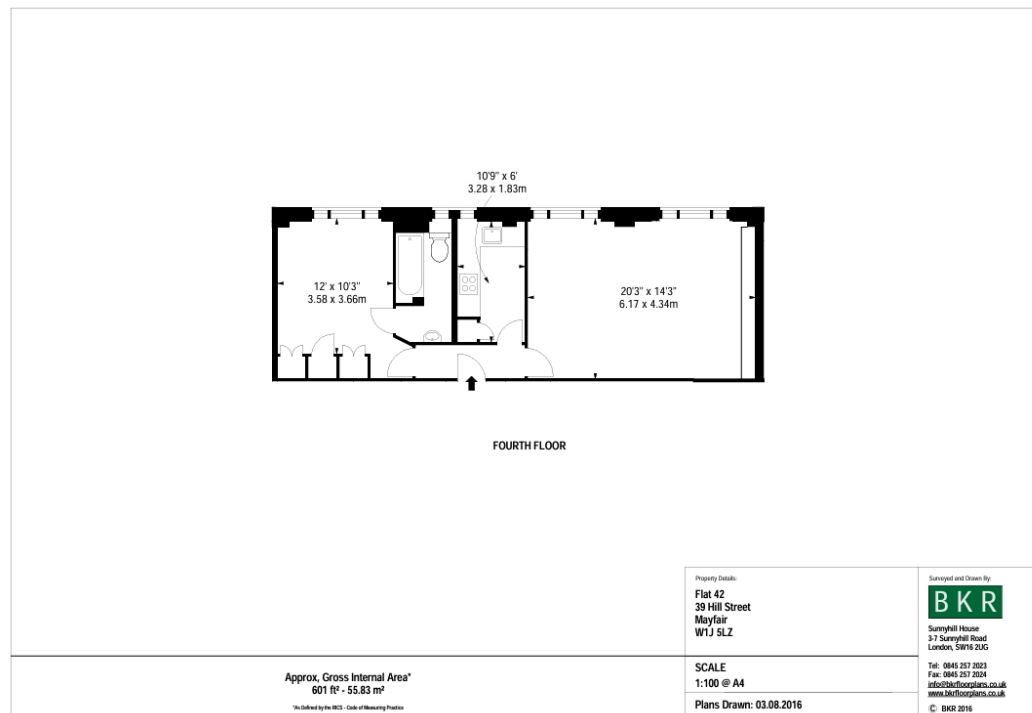

INTERLET

HILL STREET , LONDON, W1J
£890 PW

One bedroom apartment located on Hill Street, Mayfair.[...]

lettings@interlet.com
+44(0)20 7795 6525
www.interlet.com

Important Notice

Interlet and their clients give notice that: 1) They are not authorised to make or give any representations or warranties in relation to the property, either here or elsewhere. The particulars do not form part of any offer or contract and must not be relied upon as statements or representations of fact. 2) Any areas, measurements, and distances are approximate. The text, images, and plans are for guidance only and are not necessarily comprehensive. It should not be assumed that the property has all necessary planning, building regulation, or other contents. Interlet has not tested any services, equipment, or facilities. Prospective tenants must satisfy themselves by inspection or otherwise. Please note that the local area may be affected by aircraft noise, you should make your own inquiries regarding any noise in the area before you make an offer.

1
 1
 601 SQFT

iNTERLET
SALES & LETTINGS

Welcome home.