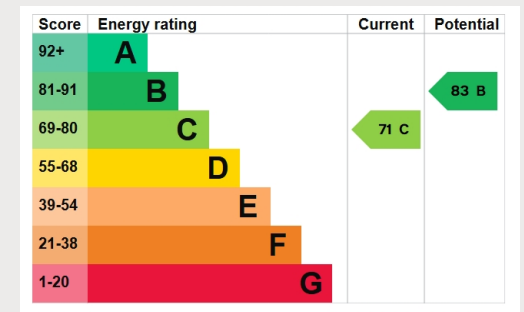

INTERLET

HILL STREET , LONDON, W1J
£890 PW

One bedroom apartment located on Hill Street, Mayfair.[...]

lettings@interlet.com
+44(0)20 7795 6525
www.interlet.com

Important Notice

Interlet and their clients give notice that: 1) They are not authorised to make or give any representations or warranties in relation to the property, either here or elsewhere. The particulars do not form part of any offer or contract and must not be relied upon as statements or representations of fact. 2) Any areas, measurements, and distances are approximate. The text, images, and plans are for guidance only and are not necessarily comprehensive. It should not be assumed that the property has all necessary planning, building regulation, or other contents. Interlet has not tested any services, equipment, or facilities. Prospective tenants must satisfy themselves by inspection or otherwise. Please note that the local area may be affected by aircraft noise, you should make your own inquiries regarding any noise in the area before you make an offer.