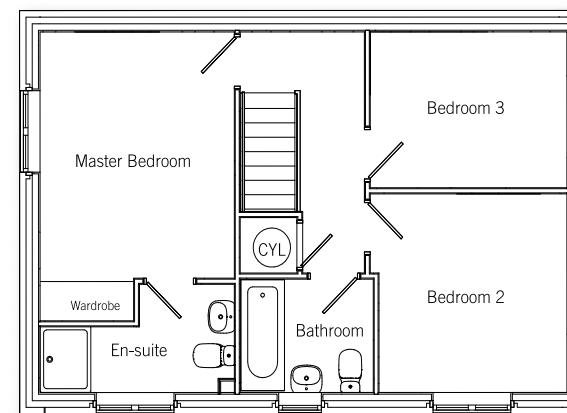

THE REDFERN

Ground floor

Living Room	2.95m x 5.52m 9'8" x 18'1"
Kitchen/Dining Area	3.05m x 5.52m 10'0" x 18'1"
Utility	1.69m x 2.13m 5'6" x 6'11"

First floor

Master Bedroom	4.43m x 3.11m (max) 14'6" x 10'2" (max)
Bedroom 2	3.04m x 3.15m (max) 9'11" x 10'4" (max)
Bedroom 3	2.38m x 3.15m 7'9" x 10'4"