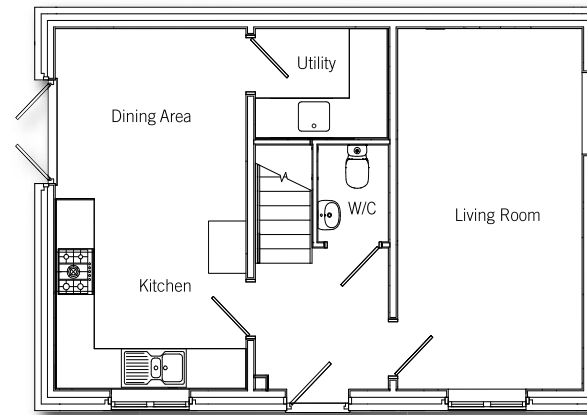

THE REDFERN

Ground floor

Living Room	2.95m x 5.52m 9'8" x 18'1"
Kitchen/Dining Area	3.05m x 5.52m 10'0" x 18'1"
Utility	1.69m x 2.13m 5'6" x 6'11"

First floor

Master Bedroom	4.43m x 3.11m (max) 14'6" x 10'2" (max)
Bedroom 2	3.04m x 3.15m (max) 9'11" x 10'4" (max)
Bedroom 3	2.38m x 3.15m 7'9" x 10'4"