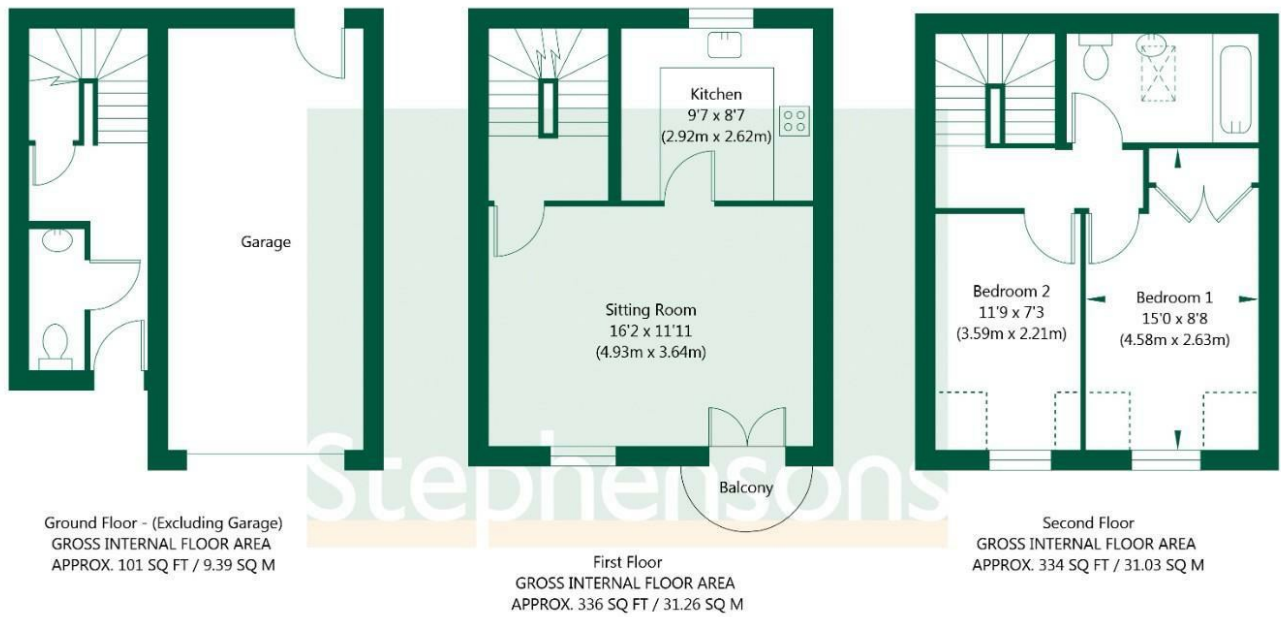

Landing. Central heating radiator.

Lounge. 16`2" x 11`11" (4.92m x 3.63m). Laminate wood floor, double central heating radiator, double doors to small balcony.

Kitchen. 9`8" x 8`8" (2.94m x 2.64m). Single drainer stainless steel sink. Range of fitted base units beneath laminate worktops, tiled splashback, matching wall units, integrated oven/hob, washer, dishwasher, fridge and freezer, laminate floor, central heating radiator.

SECOND FLOOR

Landing. Velux rooflight

Bedroom (front). 12`11" x 8`7" to robes (3.93m x 8`7" to robes). Double central heating radiator. Range of recessed robes.

Bedroom (front). 11`10" x 7`5" (3.60m x 2.26m). Central heating radiator.

Bathroom/W.C. White suite comprising panelled bath with Aqualisa shower and glazed screen, low flush W.C., pedestal hand basin, central heating radiator, walls tiled.

Outside. Electronic remote gated access to integral single garage.

St Gregory's Mews, York, YO1 6JE

NOT TO SCALE - FOR ILLUSTRATIVE PURPOSES ONLY
APPROXIMATE GROSS INTERNAL FLOOR AREA 771 SQ FT / 71.68 SQ M
All Measurements and fixtures including doors and windows are approximate and should be independently verified.
www.exposurepropertymarketing.com © 2018